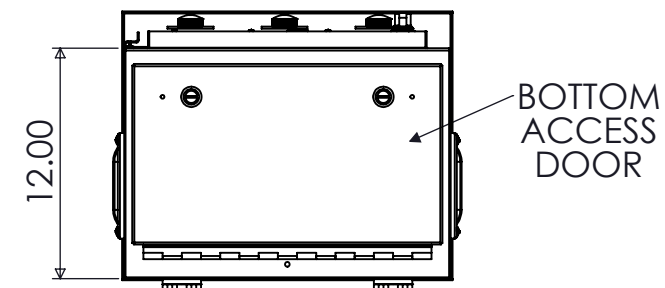

TOP VIEW

FRONT VIEW
DOOR REMOVED

SIDE VIEW
INTERIOR

SIDE VIEW

FRONT VIEW

SIDE VIEW

BOTTOM VIEW
DOOR REMOVED

TRIMETRIC VIEW
INTERIOR

BOTTOM VIEW

RECEPTACLE COLOR SCHEME

	L1	L2	L3	N	GND
240V	BLK	RED	BLU	WHT	GRN
480V	BRN	ORG	YEL	WHT	GRN
600V	BLK	BLK	BLK	WHT	GRN

NOTES

- ENCLOSURE RATED NEMA 3R
- TYPE 316 STAINLESS STEEL AVAILABLE
- 3Φ, 4-WIRE SHOWN. ALTERNATE CONFIGURATIONS AVAILABLE
- MAX VOLTAGE - 600VAC
- ASSEMBLY IS cETLus 1008 LISTED

Intertek

800A, NEMA 3R GENERATOR TAP BOX

REV	DESCRIPTION	DATE	DRAWN	J.GONZALEZ
0	ORIGINAL RELEASE	10/15/15	CHECKED	
			SUP. NO	
			SUP. BY NO	
			PANEL NO	
			BUIL. NO	
			GROUP NO	
			ORDER NO	

DRAWING TYPE
DIMENSIONAL