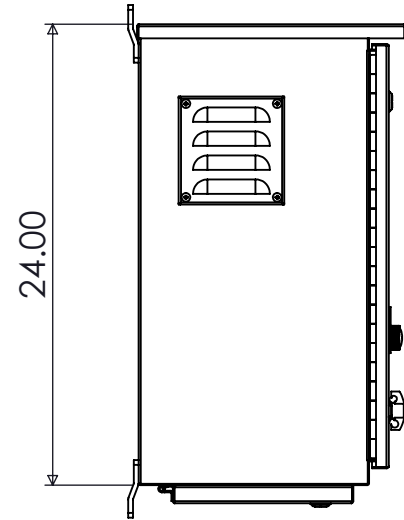

TOP VIEW

FRONT VIEW
DOOR REMOVED

SIDE VIEW
INTERIOR

SIDE VIEW

FRONT VIEW

SIDE VIEW

BOTTOM VIEW
DOOR REMOVED

TRIMETRIC VIEW
INTERIOR

BOTTOM VIEW

RECEPTACLE COLOR SCHEME

	L1	L2	L3	N	GND
240V	BLK	RED	BLU	WHT	GRN
480V	BRN	ORG	YEL	WHT	GRN
600V	BLK	BLK	BLK	WHT	GRN

NOTES

- ENCLOSURE RATED NEMA 3R
- TYPE 316 STAINLESS STEEL AVAILABLE
- 3Φ, 4-WIRE SHOWN. ALTERNATE CONFIGURATIONS AVAILABLE
- MAX VOLTAGE - 600VAC
- ASSEMBLY IS cETLus 1008 LISTED

Intertek

800A, NEMA 3R GENERATOR TAP BOX

REV	DESCRIPTION	DATE	DRAWN	J.GONZALEZ
0	ORIGINAL RELEASE	10/15/15	CHECKED	
			SUP. NO	
			SUP. BY NO	
			PANEL NO	
			BUIL. NO	
			GROUP NO	
			ORDER NO	

DRAWING TYPE
DIMENSIONAL