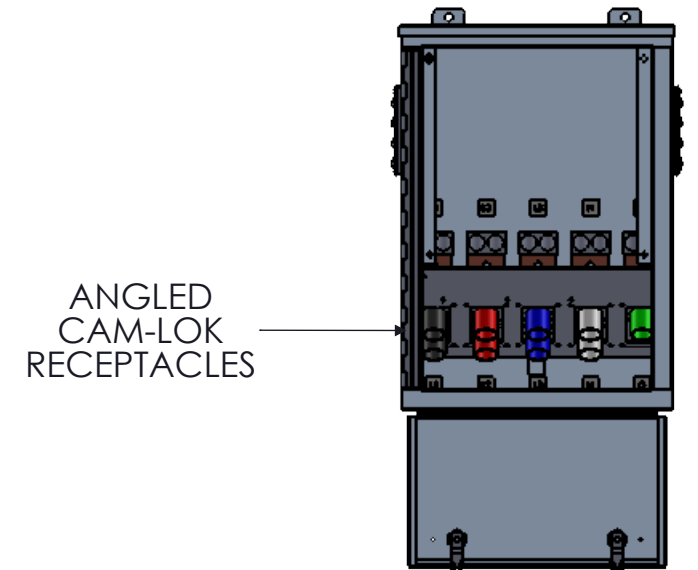

TOP VIEW

FRONT VIEW
DOOR REMOVED

SIDE VIEW
INTERIOR

SIDE VIEW

FRONT VIEW

SIDE VIEW

BOTTOM VIEW
DOOR REMOVED

TRIMETRIC VIEW
INTERIOR

BOTTOM VIEW

RECEPTACLE COLOR SCHEME

	L1	L2	L3	N	GND
240V	BLK	RED	BLU	WHT	GRN
480V	BRN	ORG	YEL	WHT	GRN
600V	BLK	BLK	BLK	WHT	GRN

NOTES

- ENCLOSURE RATED NEMA 3R
- TYPE 316 STAINLESS STEEL AVAILABLE
- 3Φ, 4-WIRE SHOWN. ALTERNATE CONFIGURATIONS AVAILABLE
- MAX VOLTAGE - 600VAC
- ASSEMBLY IS cETLus 1008 LISTED

Intertek

800A, NEMA 3R GENERATOR TAP BOX

REV	DESCRIPTION	DATE	DRAWN	J.GONZALEZ
0	ORIGINAL RELEASE	10/15/15	CHECKED	
			SUP. NO	
			SUP. BY NO	
			PANEL NO	
			BUIL. NO	
			GROUP NO	
			ORDER NO	

DRAWING TYPE
DIMENSIONAL