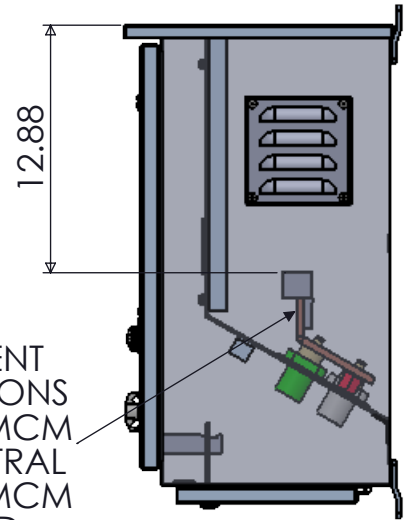

TOP VIEW

FRONT VIEW
DOOR REMOVED

SIDE VIEW
INTERIOR

SIDE VIEW

FRONT VIEW

SIDE VIEW

BOTTOM VIEW
DOOR REMOVED

TRIMETRIC VIEW
INTERIOR

BOTTOM VIEW

RECEPTACLE COLOR SCHEME

	L1	L2	L3	N	GND
240V	BLK	RED	BLU	WHT	GRN
480V	BRN	ORG	YEL	WHT	GRN
600V	BLK	BLK	BLK	WHT	GRN

NOTES

- ENCLOSURE RATED NEMA 3R
- TYPE 316 STAINLESS STEEL AVAILABLE
- 3Φ, 4-WIRE SHOWN. ALTERNATE CONFIGURATIONS AVAILABLE
- MAX VOLTAGE - 600VAC
- ASSEMBLY IS cETLus 1008 LISTED

Intertek

800A, NEMA 3R GENERATOR TAP BOX

REV	DESCRIPTION	DATE	DRAWN	J.GONZALEZ
0	ORIGINAL RELEASE	10/15/15	CHECKED	
			SUP. NO	
			SUP. BY NO	
			PANEL NO	
			BUIL. NO	
			GROUP NO	
			ORDER NO	

DRAWING TYPE
DIMENSIONAL