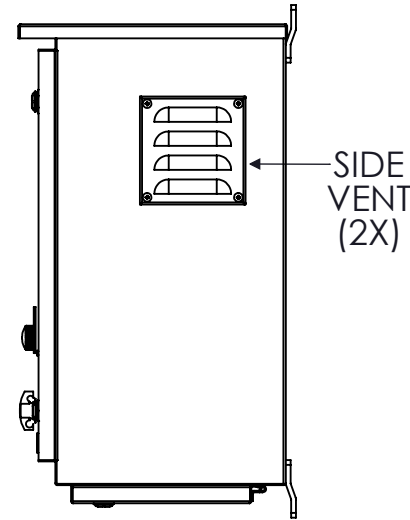

TOP VIEW

FRONT VIEW
DOOR REMOVED

SIDE VIEW
INTERIOR

SIDE VIEW

FRONT VIEW

SIDE VIEW

BOTTOM VIEW
DOOR REMOVED

TRIMETRIC VIEW
INTERIOR

BOTTOM VIEW

RECEPTACLE COLOR SCHEME

	L1	L2	L3	N	GND
240V	BLK	RED	BLU	WHT	GRN
480V	BRN	ORG	YEL	WHT	GRN
600V	BLK	BLK	BLK	WHT	GRN

NOTES

- ENCLOSURE RATED NEMA 3R
- TYPE 316 STAINLESS STEEL AVAILABLE
- 3Φ, 4-WIRE SHOWN. ALTERNATE CONFIGURATIONS AVAILABLE
- MAX VOLTAGE - 600VAC
- ASSEMBLY IS cETLus 1008 LISTED

Intertek

800A, NEMA 3R GENERATOR TAP BOX

REV	DESCRIPTION	DATE	DRAWN	J.GONZALEZ
0	ORIGINAL RELEASE	10/15/15	CHECKED	
			SUP. NO	
			SUP. BY NO	
			PANEL NO	
			BUIL. NO	
			GROUP NO	
			ORDER NO	

DRAWING TYPE
DIMENSIONAL