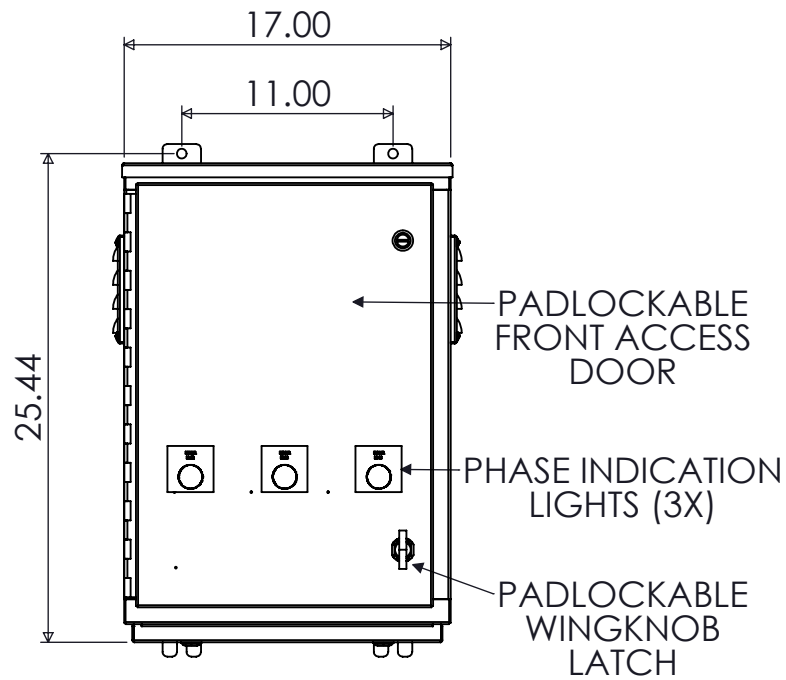

TOP VIEW

FRONT VIEW
DOOR REMOVED

SIDE VIEW
INTERIOR

SIDE VIEW

FRONT VIEW

SIDE VIEW

BOTTOM VIEW
DOOR REMOVED

TRIMETRIC VIEW
INTERIOR

BOTTOM VIEW

RECEPTACLE COLOR SCHEME

	L1	L2	L3	N	GND
240V	BLK	RED	BLU	WHT	GRN
480V	BRN	ORG	YEL	WHT	GRN
600V	BLK	BLK	BLK	WHT	GRN

NOTES

- ENCLOSURE RATED NEMA 3R
- TYPE 316 STAINLESS STEEL AVAILABLE
- 3Φ, 4-WIRE SHOWN. ALTERNATE CONFIGURATIONS AVAILABLE
- MAX VOLTAGE - 600VAC
- ASSEMBLY IS cETLus 1008 LISTED

Intertek

800A, NEMA 3R GENERATOR TAP BOX

REV	DESCRIPTION	DATE	DRAWN	J.GONZALEZ
0	ORIGINAL RELEASE	10/15/15	CHECKED	
			SUP. NO	
			SUP. BY NO	
			PANEL NO	
			BUIL. NO	
			GROUP NO	
			ORDER NO	

DRAWING TYPE
DIMENSIONAL