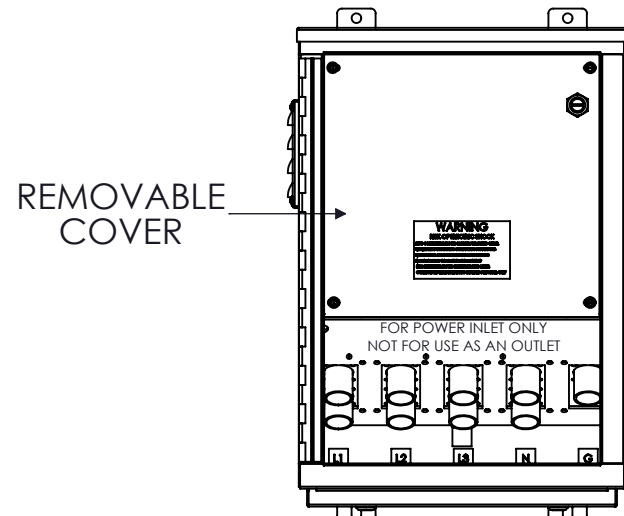

TOP VIEW

FRONT VIEW
DOOR REMOVED

SIDE VIEW
INTERIOR

SIDE VIEW

FRONT VIEW

SIDE VIEW

BOTTOM VIEW
DOOR REMOVED

TRIMETRIC VIEW
INTERIOR

BOTTOM VIEW

RECEPTACLE COLOR SCHEME

	L1	L2	L3	N	GND
240V	BLK	RED	BLU	WHT	GRN
480V	BRN	ORG	YEL	WHT	GRN
600V	BLK	BLK	BLK	WHT	GRN

NOTES

- ENCLOSURE RATED NEMA 3R
- TYPE 316 STAINLESS STEEL AVAILABLE
- 3Φ, 4-WIRE SHOWN. ALTERNATE CONFIGURATIONS AVAILABLE
- MAX VOLTAGE - 600VAC
- ASSEMBLY IS cETLus 1008 LISTED

Intertek

800A, NEMA 3R GENERATOR TAP BOX

REV	DESCRIPTION	DATE	DRAWN	J.GONZALEZ
0	ORIGINAL RELEASE	10/15/15	CHECKED	
			SUP. NO	
			SUP. BY NO	
			PANEL NO	
			BUIL. NO	
			GROUP NO	
			ORDER NO	

DRAWING TYPE
DIMENSIONAL