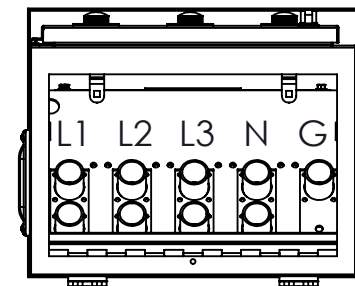

TOP VIEW

FRONT VIEW
DOOR REMOVED

SIDE VIEW
INTERIOR

SIDE VIEW

FRONT VIEW

SIDE VIEW

BOTTOM VIEW
DOOR REMOVED

TRIMETRIC VIEW
INTERIOR

BOTTOM VIEW

RECEPTACLE COLOR SCHEME

	L1	L2	L3	N	GND
240V	BLK	RED	BLU	WHT	GRN
480V	BRN	ORG	YEL	WHT	GRN
600V	BLK	BLK	BLK	WHT	GRN

NOTES

- ENCLOSURE RATED NEMA 3R
- TYPE 316 STAINLESS STEEL AVAILABLE
- 3Φ, 4-WIRE SHOWN. ALTERNATE CONFIGURATIONS AVAILABLE
- MAX VOLTAGE - 600VAC
- ASSEMBLY IS cETLus 1008 LISTED

Intertek

800A, NEMA 3R GENERATOR TAP BOX

REV	DESCRIPTION	DATE	DRAWN	J.GONZALEZ
0	ORIGINAL RELEASE	10/15/15	CHECKED	
			SUP. NO	
			SUP. BY NO	
			PANEL NO	
			BUIL. NO	
			GROUP NO	
			ORDER NO	

DRAWING TYPE
DIMENSIONAL