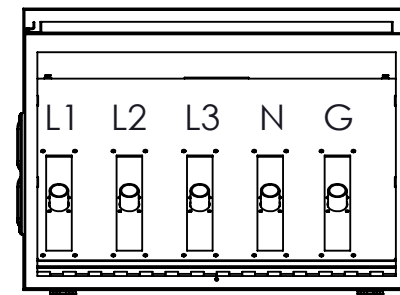

TOP VIEW

FRONT VIEW
DOOR REMOVED

PERMANENT CONNECTIONS
(1) #2-750 MCM LINE / NEUTRAL
(1) #2-750 MCM GROUND

SIDE VIEW
INTERIOR

SIDE VIEW

FRONT VIEW

SIDE VIEW

BOTTOM VIEW
DOOR REMOVED

ANGLED CAM-LOK RECEPTACLES

TRIMETRIC VIEW
INTERIOR

BOTTOM VIEW

RECEPTACLE COLOR SCHEME

	L1	L2	L3	N	GND
240V	BLK	RED	BLU	WHT	GRN
480V	BRN	ORG	YEL	WHT	GRN
600V	BLK	BLK	BLCK	WHT	GRN

NOTES

- ENCLOSURE RATED NEMA 3R
- TYPE 316 STAINLESS STEEL AVAILABLE
- 3Φ, 4-WIRE SHOWN. ALTERNATE CONFIGURATIONS AVAILABLE
- MAX VOLTAGE- 600VAC
- ASSEMBLY IS cETLus 1008 LISTED

400A, NEMA 3R GENERATOR TAP BOX

REV	DESCRIPTION	DATE	DRAWN	J.GONZALEZ
0	ORIGINAL RELEASE	1/9/15	CHECKED	
			SUP. NO	
			SUP. BY NO	
			PANEL NO	
			BUL. NO	
			GROUP NO	
			ORDER NO	

DRAWING TYPE
DIMENSIONAL