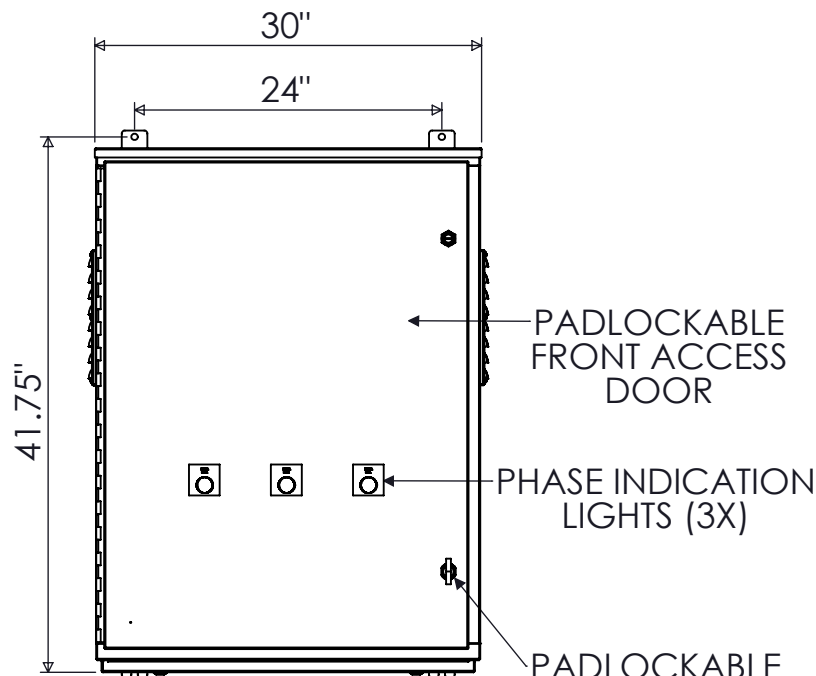

TOP VIEW

FRONT VIEW
DOOR REMOVED

PERMANENT CONNECTIONS
(1) #2-750 MCM LINE / NEUTRAL
(1) #2-750 MCM GROUND

SIDE VIEW
INTERIOR

SIDE VIEW

FRONT VIEW

SIDE VIEW

BOTTOM VIEW
DOOR REMOVED

ANGLED CAM-LOK RECEPTACLES

TRIMETRIC VIEW
INTERIOR

BOTTOM VIEW

RECEPTACLE COLOR SCHEME

	L1	L2	L3	N	GND
240V	BLK	RED	BLU	WHT	GRN
480V	BRN	ORG	YEL	WHT	GRN
600V	BLK	BLK	BLCK	WHT	GRN

NOTES

- ENCLOSURE RATED NEMA 3R
- TYPE 316 STAINLESS STEEL AVAILABLE
- 3Φ, 4-WIRE SHOWN. ALTERNATE CONFIGURATIONS AVAILABLE
- MAX VOLTAGE- 600VAC
- ASSEMBLY IS cETLus 1008 LISTED

400A, NEMA 3R GENERATOR TAP BOX

REV	DESCRIPTION	DATE	DRAWN	J.GONZALEZ
0	ORIGINAL RELEASE	1/9/15	CHECKED	
			SUP. NO	
			SUP. BY NO	
			PANEL NO	
			BUL. NO	
			GROUP NO	
			ORDER NO	

DRAWING TYPE
DIMENSIONAL