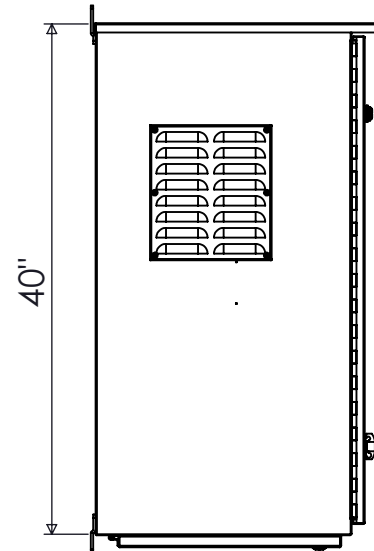

TOP VIEW

FRONT VIEW
DOOR REMOVED

PERMANENT CONNECTIONS
(1) #2-750 MCM LINE / NEUTRAL
(1) #2-750 MCM GROUND

SIDE VIEW
INTERIOR

SIDE VIEW

FRONT VIEW

SIDE VIEW

BOTTOM VIEW
DOOR REMOVED

ANGLED CAM-LOK RECEPTACLES

TRIMETRIC VIEW
INTERIOR

BOTTOM VIEW

RECEPTACLE COLOR SCHEME

	L1	L2	L3	N	GND
240V	BLK	RED	BLU	WHT	GRN
480V	BRN	ORG	YEL	WHT	GRN
600V	BLK	BLK	BLCK	WHT	GRN

NOTES

- ENCLOSURE RATED NEMA 3R
- TYPE 316 STAINLESS STEEL AVAILABLE
- 3Φ, 4-WIRE SHOWN. ALTERNATE CONFIGURATIONS AVAILABLE
- MAX VOLTAGE- 600VAC
- ASSEMBLY IS cETLus 1008 LISTED

400A, NEMA 3R GENERATOR TAP BOX

REV	DESCRIPTION	DATE	DRAWN	J.GONZALEZ
0	ORIGINAL RELEASE	1/9/15	CHECKED	
			SUP. NO	
			SUP. BY NO	
			PANEL NO	
			BUL. NO	
			GROUP NO	
			ORDER NO	

DRAWING TYPE
DIMENSIONAL