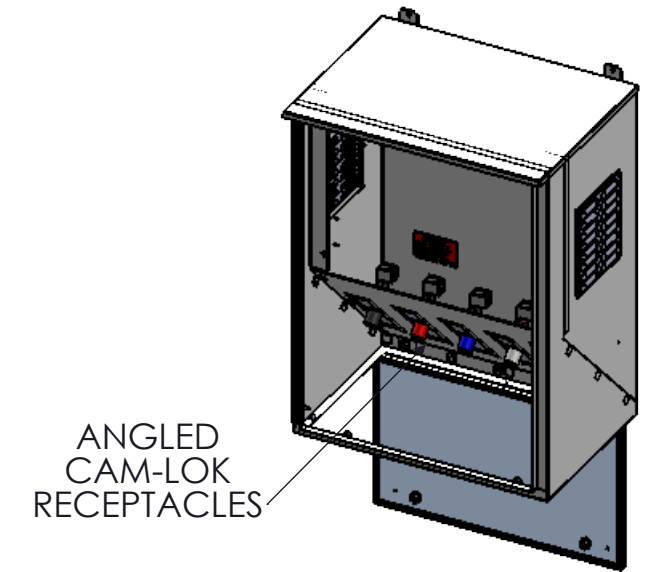

TOP VIEW

FRONT VIEW
DOOR REMOVED

PERMANENT CONNECTIONS
(1) #2-750 MCM LINE / NEUTRAL
(1) #2-750 MCM GROUND

SIDE VIEW
INTERIOR

SIDE VIEW

FRONT VIEW

SIDE VIEW

BOTTOM VIEW
DOOR REMOVED

ANGLED CAM-LOK RECEPTACLES

TRIMETRIC VIEW
INTERIOR

BOTTOM VIEW

RECEPTACLE COLOR SCHEME

	L1	L2	L3	N	GND
240V	BLK	RED	BLU	WHT	GRN
480V	BRN	ORG	YEL	WHT	GRN
600V	BLK	BLK	BLCK	WHT	GRN

NOTES

- ENCLOSURE RATED NEMA 3R
- TYPE 316 STAINLESS STEEL AVAILABLE
- 3Φ, 4-WIRE SHOWN. ALTERNATE CONFIGURATIONS AVAILABLE
- MAX VOLTAGE- 600VAC
- ASSEMBLY IS cETLus 1008 LISTED

400A, NEMA 3R GENERATOR TAP BOX

REV	DESCRIPTION	DATE	DRAWN	J.GONZALEZ
0	ORIGINAL RELEASE	1/9/15	CHECKED	
			SUP. NO	
			SUP. BY NO	
			PANEL NO	
			BUL. NO	
			GROUP NO	
			ORDER NO	

DRAWING TYPE
DIMENSIONAL