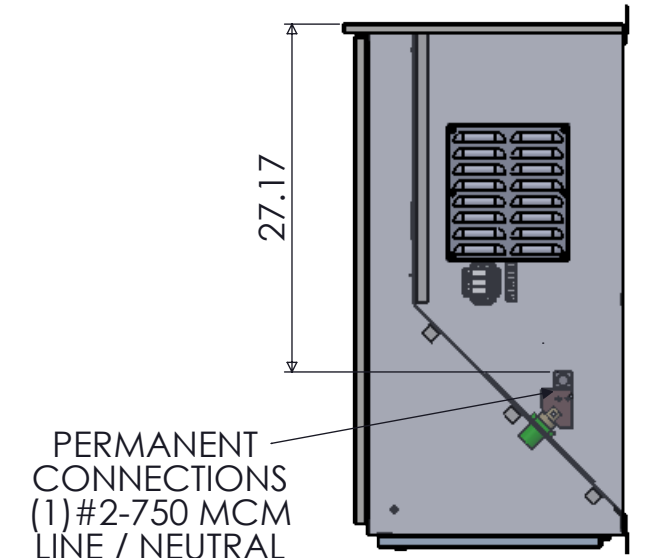

TOP VIEW

FRONT VIEW
DOOR REMOVED

PERMANENT CONNECTIONS
(1) #2-750 MCM LINE / NEUTRAL
(1) #2-750 MCM GROUND

SIDE VIEW
INTERIOR

SIDE VIEW

FRONT VIEW

SIDE VIEW

BOTTOM VIEW
DOOR REMOVED

ANGLED CAM-LOK RECEPTACLES

TRIMETRIC VIEW
INTERIOR

BOTTOM VIEW

RECEPTACLE COLOR SCHEME

	L1	L2	L3	N	GND
240V	BLK	RED	BLU	WHT	GRN
480V	BRN	ORG	YEL	WHT	GRN
600V	BLK	BLK	BLCK	WHT	GRN

NOTES

- ENCLOSURE RATED NEMA 3R
- TYPE 316 STAINLESS STEEL AVAILABLE
- 3Φ, 4-WIRE SHOWN. ALTERNATE CONFIGURATIONS AVAILABLE
- MAX VOLTAGE- 600VAC
- ASSEMBLY IS cETLus 1008 LISTED

400A, NEMA 3R GENERATOR TAP BOX

REV	DESCRIPTION	DATE	DRAWN	J.GONZALEZ
0	ORIGINAL RELEASE	1/9/15	CHECKED	
			SUP. NO	
			SUP. BY NO	
			PANEL NO	
			BUL. NO	
			GROUP NO	
			ORDER NO	

DRAWING TYPE
DIMENSIONAL