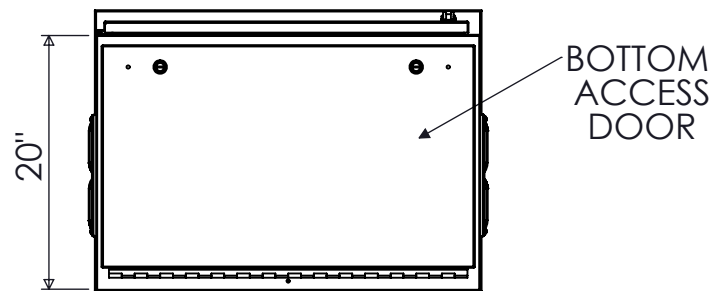

TOP VIEW

FRONT VIEW
DOOR REMOVED

PERMANENT CONNECTIONS
(1) #2-750 MCM LINE / NEUTRAL
(1) #2-750 MCM GROUND

SIDE VIEW
INTERIOR

SIDE VIEW

FRONT VIEW

SIDE VIEW

BOTTOM VIEW
DOOR REMOVED

ANGLED CAM-LOK RECEPTACLES

TRIMETRIC VIEW
INTERIOR

BOTTOM VIEW

RECEPTACLE COLOR SCHEME

	L1	L2	L3	N	GND
240V	BLK	RED	BLU	WHT	GRN
480V	BRN	ORG	YEL	WHT	GRN
600V	BLK	BLK	BLCK	WHT	GRN

NOTES

- ENCLOSURE RATED NEMA 3R
- TYPE 316 STAINLESS STEEL AVAILABLE
- 3Φ, 4-WIRE SHOWN. ALTERNATE CONFIGURATIONS AVAILABLE
- MAX VOLTAGE- 600VAC
- ASSEMBLY IS cETLus 1008 LISTED