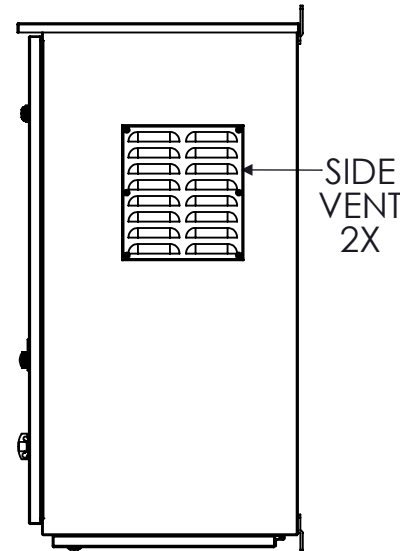

TOP VIEW

FRONT VIEW
DOOR REMOVED

PERMANENT CONNECTIONS
(1) #2-750 MCM LINE / NEUTRAL
(1) #2-750 MCM GROUND

SIDE VIEW
INTERIOR

SIDE VIEW

FRONT VIEW

SIDE VIEW

BOTTOM VIEW
DOOR REMOVED

ANGLED CAM-LOK RECEPTACLES

TRIMETRIC VIEW
INTERIOR

BOTTOM VIEW

RECEPTACLE COLOR SCHEME

	L1	L2	L3	N	GND
240V	BLK	RED	BLU	WHT	GRN
480V	BRN	ORG	YEL	WHT	GRN
600V	BLK	BLK	BLCK	WHT	GRN

NOTES

- ENCLOSURE RATED NEMA 3R
- TYPE 316 STAINLESS STEEL AVAILABLE
- 3Φ, 4-WIRE SHOWN. ALTERNATE CONFIGURATIONS AVAILABLE
- MAX VOLTAGE- 600VAC
- ASSEMBLY IS cETLus 1008 LISTED

400A, NEMA 3R GENERATOR TAP BOX

REV	DESCRIPTION	DATE	DRAWN	J.GONZALEZ
0	ORIGINAL RELEASE	1/9/15	CHECKED	
			SUP. NO	
			SUP. BY NO	
			PANEL NO	
			BUL. NO	
			GROUP NO	
			ORDER NO	

DRAWING TYPE
DIMENSIONAL