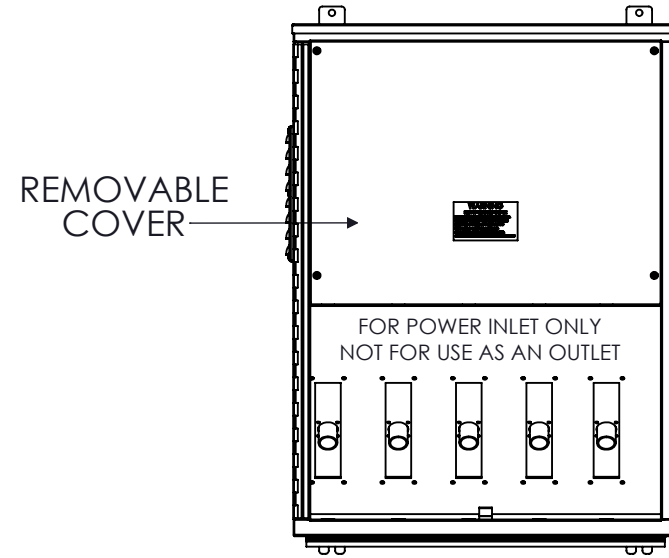

TOP VIEW

FRONT VIEW
DOOR REMOVED

PERMANENT CONNECTIONS
(1) #2-750 MCM LINE / NEUTRAL
(1) #2-750 MCM GROUND

SIDE VIEW
INTERIOR

SIDE VIEW

FRONT VIEW

SIDE VIEW

BOTTOM VIEW
DOOR REMOVED

ANGLED CAM-LOK RECEPTACLES

TRIMETRIC VIEW
INTERIOR

BOTTOM VIEW

RECEPTACLE COLOR SCHEME

	L1	L2	L3	N	GND
240V	BLK	RED	BLU	WHT	GRN
480V	BRN	ORG	YEL	WHT	GRN
600V	BLK	BLK	BLCK	WHT	GRN

NOTES

- ENCLOSURE RATED NEMA 3R
- TYPE 316 STAINLESS STEEL AVAILABLE
- 3Φ, 4-WIRE SHOWN. ALTERNATE CONFIGURATIONS AVAILABLE
- MAX VOLTAGE- 600VAC
- ASSEMBLY IS cETLus 1008 LISTED