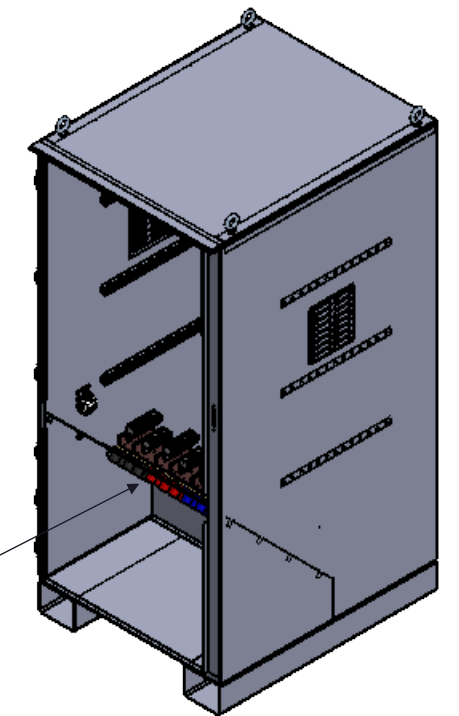

TOP VIEW

FRONT VIEW DOOR REMOVED

SIDE VIEW INTERIOR

PERMANENT CONNECTIONS
(7)#2-750 MCM LINE / NEUTRAL
(2)#2-750 MCM GROUND

SIDE VIEW

FRONT VIEW

SIDE VIEW

BOTTOM VIEW DOOR REMOVED

TRIMETRIC VIEW INTERIOR

ANGLED CAM-LOK RECEPTACLES

BOTTOM VIEW

21" X 23" REMOVABLE GLAND PLATE FOR BOTTOM CABLE ENTRY

RECEPTACLE COLOR SCHEME

	L1	L2	L3	N	GND
240V	BLK	RED	BLU	WHT	GRN
480V	BRN	ORG	YEL	WHT	GRN
600V	BLK	BLK	BLK	WHT	GRN

NOTES

- ENCLOSURE RATED NEMA 3R
- TYPE 316 STAINLESS STEEL AVAILABLE
- 3-PHASE, 4-WIRE SHOWN
- MAX VOLTAGE - 600VAC
- ASSEMBLY IS cETLus 1008 LISTED

Intertek

2800A, NEMA 3R GENERATOR TAP BOX

REV	DESCRIPTION	DATE	DRAWN	J.GONZALEZ
0	ORIGINAL RELEASE	4/21/17	CHECKED	
			SUP. NO	
			SUP. BY NO	
			PANEL NO	
			BUL. NO	
			GROUP NO	
			ORDER NO	