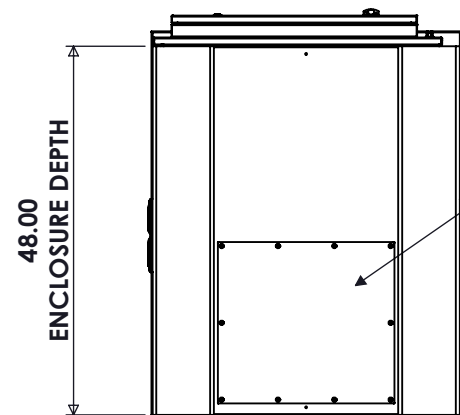

TOP VIEW

FRONT VIEW DOOR REMOVED

SIDE VIEW INTERIOR

PERMANENT CONNECTIONS
(7)#2-750 MCM LINE / NEUTRAL
(2)#2-750 MCM GROUND

SIDE VIEW

FRONT VIEW

SIDE VIEW

BOTTOM VIEW DOOR REMOVED

TRIMETRIC VIEW INTERIOR

ANGLED CAM-LOK RECEPTACLES

BOTTOM VIEW

21" X 23" REMOVABLE GLAND PLATE FOR BOTTOM CABLE ENTRY

RECEPTACLE COLOR SCHEME

	L1	L2	L3	N	GND
240V	BLK	RED	BLU	WHT	GRN
480V	BRN	ORG	YEL	WHT	GRN
600V	BLK	BLK	BLK	WHT	GRN

NOTES

- ENCLOSURE RATED NEMA 3R
- TYPE 316 STAINLESS STEEL AVAILABLE
- 3-PHASE, 4-WIRE SHOWN
- MAX VOLTAGE - 600VAC
- ASSEMBLY IS cETLus 1008 LISTED

Intertek

2800A, NEMA 3R GENERATOR TAP BOX

REV	DESCRIPTION	DATE	DRAWN	J.GONZALEZ
0	ORIGINAL RELEASE	4/21/17	CHECKED	
			SUP. NO	
			SUP. BY NO	
			PANEL NO	
			BUL. NO	
			GROUP NO	
			ORDER NO	