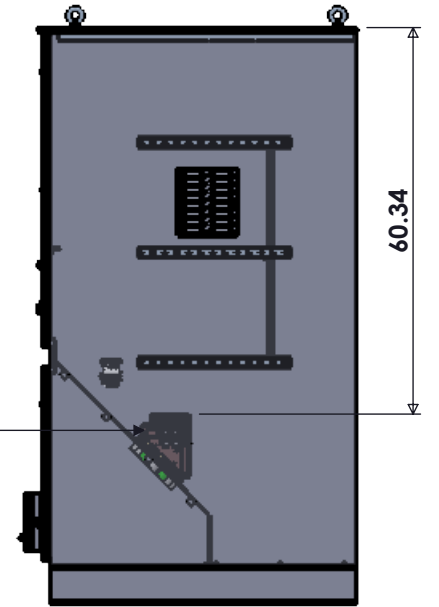

TOP VIEW

FRONT VIEW DOOR REMOVED

SIDE VIEW INTERIOR

PERMANENT CONNECTIONS
(7)#2-750 MCM LINE / NEUTRAL
(2)#2-750 MCM GROUND

SIDE VIEW

FRONT VIEW

SIDE VIEW

BOTTOM VIEW DOOR REMOVED

TRIMETRIC VIEW INTERIOR

ANGLED CAM-LOK RECEPTACLES

BOTTOM VIEW

21" X 23" REMOVABLE GLAND PLATE FOR BOTTOM CABLE ENTRY

RECEPTACLE COLOR SCHEME

	L1	L2	L3	N	GND
240V	BLK	RED	BLU	WHT	GRN
480V	BRN	ORG	YEL	WHT	GRN
600V	BLK	BLK	BLK	WHT	GRN

NOTES

- ENCLOSURE RATED NEMA 3R
- TYPE 316 STAINLESS STEEL AVAILABLE
- 3-PHASE, 4-WIRE SHOWN
- MAX VOLTAGE - 600VAC
- ASSEMBLY IS cETLus 1008 LISTED

Intertek

2800A, NEMA 3R GENERATOR TAP BOX

REV	DESCRIPTION	DATE	DRAWN	J.GONZALEZ
0	ORIGINAL RELEASE	4/21/17	CHECKED	
			SUP. NO	
			SUP. BY NO	
			PANEL NO	
			BUL. NO	
			GROUP NO	
			ORDER NO	

DRAWING TYPE
DIMENSIONAL

DRAWING NUMBER
PL2800GTBFM

9900 TWIN LAKES PARKWAY
CHARLOTTE, NC 28269
704-596-5617
PSICONTROLSOLUTIONS.COM