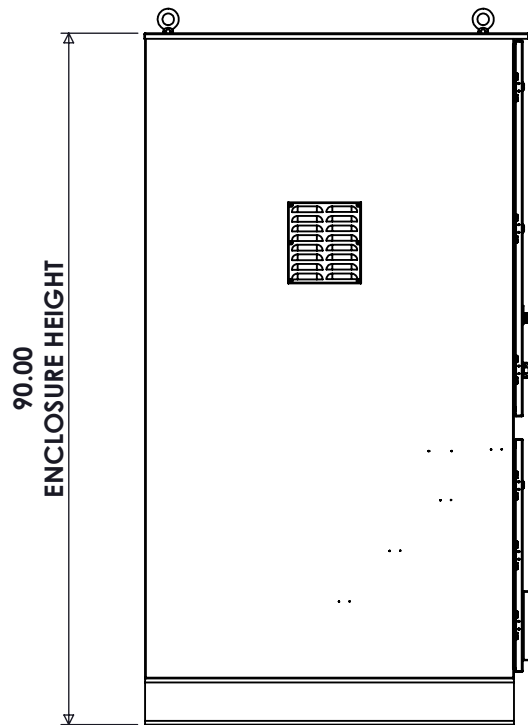

TOP VIEW

FRONT VIEW DOOR REMOVED

SIDE VIEW INTERIOR

PERMANENT CONNECTIONS
(7)#2-750 MCM LINE / NEUTRAL
(2)#2-750 MCM GROUND

SIDE VIEW

FRONT VIEW

SIDE VIEW

BOTTOM VIEW DOOR REMOVED

TRIMETRIC VIEW INTERIOR

ANGLED CAM-LOK RECEPTACLES

BOTTOM VIEW

21" X 23" REMOVABLE GLAND PLATE FOR BOTTOM CABLE ENTRY

RECEPTACLE COLOR SCHEME

	L1	L2	L3	N	GND
240V	BLK	RED	BLU	WHT	GRN
480V	BRN	ORG	YEL	WHT	GRN
600V	BLK	BLK	BLK	WHT	GRN

NOTES

- ENCLOSURE RATED NEMA 3R
- TYPE 316 STAINLESS STEEL AVAILABLE
- 3-PHASE, 4-WIRE SHOWN
- MAX VOLTAGE - 600VAC
- ASSEMBLY IS cETLus 1008 LISTED

Intertek

2800A, NEMA 3R GENERATOR TAP BOX

REV	DESCRIPTION	DATE	DRAWN	J.GONZALEZ
0	ORIGINAL RELEASE	4/21/17	CHECKED	
			SUP. NO	
			SUP. BY NO	
			PANEL NO	
			BUL. NO	
			GROUP NO	
			ORDER NO	

DRAWING TYPE
DIMENSIONAL

DRAWING NUMBER
PL2800GTBFM

9900 TWIN LAKES PARKWAY
CHARLOTTE, NC 28269
704-596-5617
PSICONTROLSOLUTIONS.COM