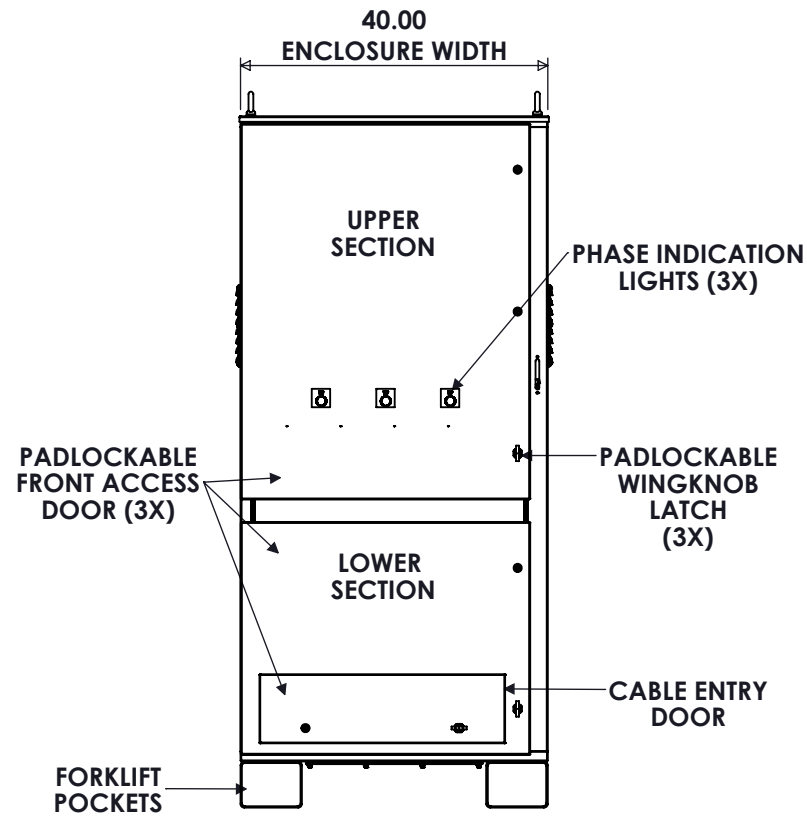

TOP VIEW

FRONT VIEW DOOR REMOVED

SIDE VIEW INTERIOR

PERMANENT CONNECTIONS
(7)#2-750 MCM LINE / NEUTRAL
(2)#2-750 MCM GROUND

SIDE VIEW

FRONT VIEW

SIDE VIEW

BOTTOM VIEW DOOR REMOVED

TRIMETRIC VIEW INTERIOR

ANGLED CAM-LOK RECEPTACLES

BOTTOM VIEW

21" X 23" REMOVABLE GLAND PLATE FOR BOTTOM CABLE ENTRY

RECEPTACLE COLOR SCHEME

	L1	L2	L3	N	GND
240V	BLK	RED	BLU	WHT	GRN
480V	BRN	ORG	YEL	WHT	GRN
600V	BLK	BLK	BLK	WHT	GRN

NOTES

- ENCLOSURE RATED NEMA 3R
- TYPE 316 STAINLESS STEEL AVAILABLE
- 3-PHASE, 4-WIRE SHOWN
- MAX VOLTAGE - 600VAC
- ASSEMBLY IS cETLus 1008 LISTED

Intertek

2800A, NEMA 3R GENERATOR TAP BOX

REV	DESCRIPTION	DATE	DRAWN	J.GONZALEZ
0	ORIGINAL RELEASE	4/21/17	CHECKED	
			SUP. NO	
			SUP. BY NO	
			PANEL NO	
			BUL. NO	
			GROUP NO	
			ORDER NO	

DRAWING TYPE
DIMENSIONAL

DRAWING NUMBER
PL2800GTBFM

9900 TWIN LAKES PARKWAY
CHARLOTTE, NC 28269
704-596-5617
PSICONTROLSOLUTIONS.COM