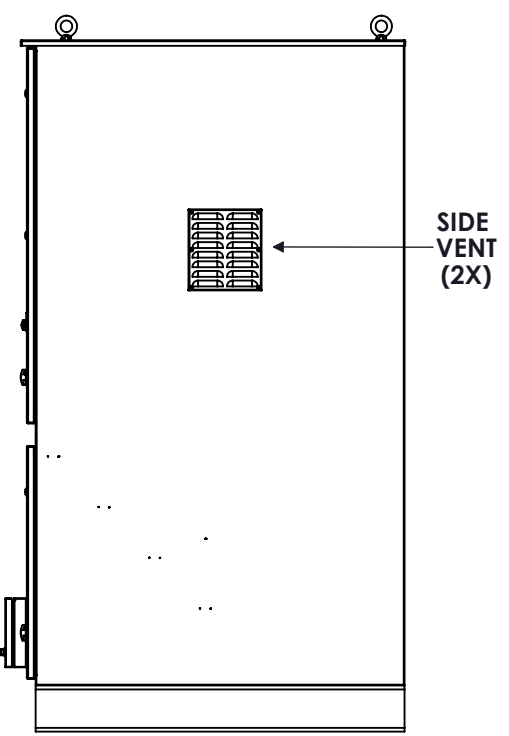

TOP VIEW

FRONT VIEW DOOR REMOVED

PERMANENT CONNECTIONS  
(5)#2-750 MCM LINE / NEUTRAL  
(2)#2-750 MCM GROUND

SIDE VIEW INTERIOR

SIDE VIEW

FRONT VIEW

SIDE VIEW

BOTTOM VIEW DOOR REMOVED

BOTTOM VIEW

21" X 23" REMOVABLE GLAND PLATE FOR BOTTOM CABLE ENTRY

ANGLD CAM-LOK RECEPTACLES

TRIMETRIC VIEW INTERIOR

RECEPTACLE COLOR SCHEME

	L1	L2	L3	N	GND
240V	BLK	RED	BLU	WHT	GRN
480V	BRN	ORG	YEL	WHT	GRN
600V	BLK	BLK	BLK	WHT	GRN

NOTES

- ENCLOSURE RATED NEMA 3R
- TYPE 316 STAINLESS STEEL AVAILABLE
- 3-PHASE, 4-WIRE SHOWN
- MAX VOLTAGE - 600VAC
- ASSEMBLY IS cETLus 1008 LISTED

Intertek

2000A, NEMA 3R GENERATOR TAP BOX

REV	DESCRIPTION	DATE	DRAWN	J.GONZALEZ
0	ORIGINAL RELEASE	4/21/17	CHECKED	
			SUP. NO	
			SUP. BY NO	
			PANEL NO	
			BUIL. NO	
			GROUP NO	
			ORDER NO	