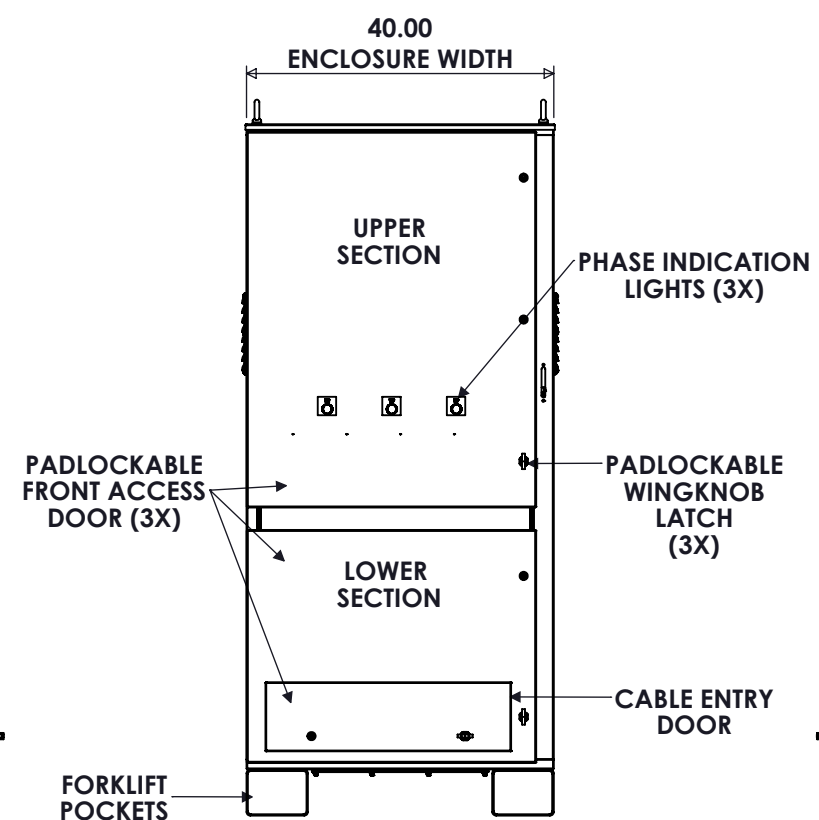

TOP VIEW

FRONT VIEW DOOR REMOVED

PERMANENT CONNECTIONS  
(5)#2-750 MCM LINE / NEUTRAL  
(2)#2-750 MCM GROUND

SIDE VIEW INTERIOR

SIDE VIEW

FRONT VIEW

SIDE VIEW

BOTTOM VIEW DOOR REMOVED

BOTTOM VIEW

21" X 23" REMOVABLE GLAND PLATE FOR BOTTOM CABLE ENTRY

ANGLD CAM-LOK RECEPTACLES

TRIMETRIC VIEW INTERIOR

RECEPTACLE COLOR SCHEME

	L1	L2	L3	N	GND
240V	BLK	RED	BLU	WHT	GRN
480V	BRN	ORG	YEL	WHT	GRN
600V	BLK	BLK	BLK	WHT	GRN

NOTES

- ENCLOSURE RATED NEMA 3R
- TYPE 316 STAINLESS STEEL AVAILABLE
- 3-PHASE, 4-WIRE SHOWN
- MAX VOLTAGE - 600VAC
- ASSEMBLY IS cETLus 1008 LISTED

Intertek

2000A, NEMA 3R GENERATOR TAP BOX

REV	DESCRIPTION	DATE	DRAWN	J.GONZALEZ
0	ORIGINAL RELEASE	4/21/17	CHECKED	
			SUP. NO	
			SUP. BY NO	
			PANEL NO	
			BUIL. NO	
			GROUP NO	
			ORDER NO	

DRAWING TYPE  
DIMENSIONAL

DRAWING NUMBER  
PL2000GTBFM

9900 TWIN LAKES PARKWAY  
CHARLOTTE, NC 28269  
704-596-5617  
PSICONTROLSOLUTIONS.COM