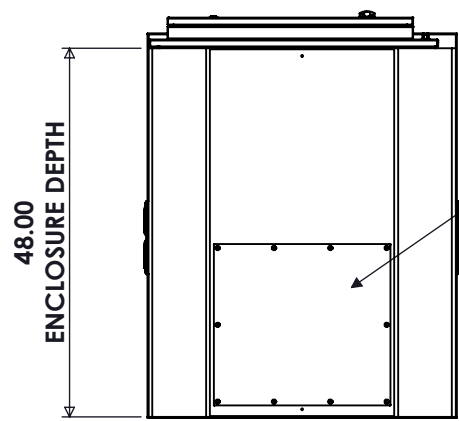

TOP VIEW

FRONT VIEW DOOR REMOVED

PERMANENT CONNECTIONS  
(5)#2-750 MCM LINE / NEUTRAL  
(2)#2-750 MCM GROUND

SIDE VIEW INTERIOR

SIDE VIEW

FRONT VIEW

SIDE VIEW

BOTTOM VIEW DOOR REMOVED

BOTTOM VIEW

21" X 23" REMOVABLE GLAND PLATE FOR BOTTOM CABLE ENTRY

ANGLD CAM-LOK RECEPTACLES

TRIMETRIC VIEW INTERIOR

RECEPTACLE COLOR SCHEME

	L1	L2	L3	N	GND
240V	BLK	RED	BLU	WHT	GRN
480V	BRN	ORG	YEL	WHT	GRN
600V	BLK	BLK	BLK	WHT	GRN

NOTES

- ENCLOSURE RATED NEMA 3R
- TYPE 316 STAINLESS STEEL AVAILABLE
- 3-PHASE, 4-WIRE SHOWN
- MAX VOLTAGE - 600VAC
- ASSEMBLY IS cETLus 1008 LISTED

Intertek

2000A, NEMA 3R GENERATOR TAP BOX

REV	DESCRIPTION	DATE	DRAWN	J.GONZALEZ
0	ORIGINAL RELEASE	4/21/17	CHECKED	
			SUP. NO	
			SUP. BY NO	
			PANEL NO	
			BUIL. NO	
			GROUP NO	
			ORDER NO	