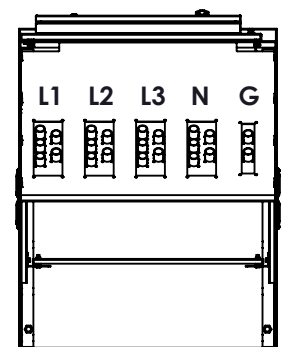

TOP VIEW

FRONT VIEW DOOR REMOVED

PERMANENT CONNECTIONS  
(5)#2-750 MCM LINE / NEUTRAL  
(2)#2-750 MCM GROUND

SIDE VIEW INTERIOR

SIDE VIEW

FRONT VIEW

SIDE VIEW

BOTTOM VIEW DOOR REMOVED

BOTTOM VIEW

21" X 23" REMOVABLE GLAND PLATE FOR BOTTOM CABLE ENTRY

ANGLD CAM-LOK RECEPTACLES

TRIMETRIC VIEW INTERIOR

RECEPTACLE COLOR SCHEME

	L1	L2	L3	N	GND
240V	BLK	RED	BLU	WHT	GRN
480V	BRN	ORG	YEL	WHT	GRN
600V	BLK	BLK	BLK	WHT	GRN

NOTES

- ENCLOSURE RATED NEMA 3R
- TYPE 316 STAINLESS STEEL AVAILABLE
- 3-PHASE, 4-WIRE SHOWN
- MAX VOLTAGE - 600VAC
- ASSEMBLY IS cETLus 1008 LISTED

Intertek

2000A, NEMA 3R GENERATOR TAP BOX

REV	DESCRIPTION	DATE	DRAWN	J.GONZALEZ
0	ORIGINAL RELEASE	4/21/17	CHECKED	
			SUP. NO	
			SUP. BY NO	
			PANEL NO	
			BUIL. NO	
			GROUP NO	
			ORDER NO	

DRAWING TYPE  
DIMENSIONAL

DRAWING NUMBER  
PL2000GTBFM

9900 TWIN LAKES PARKWAY  
CHARLOTTE, NC 28269  
704-596-5617  
PSICONTROLSOLUTIONS.COM