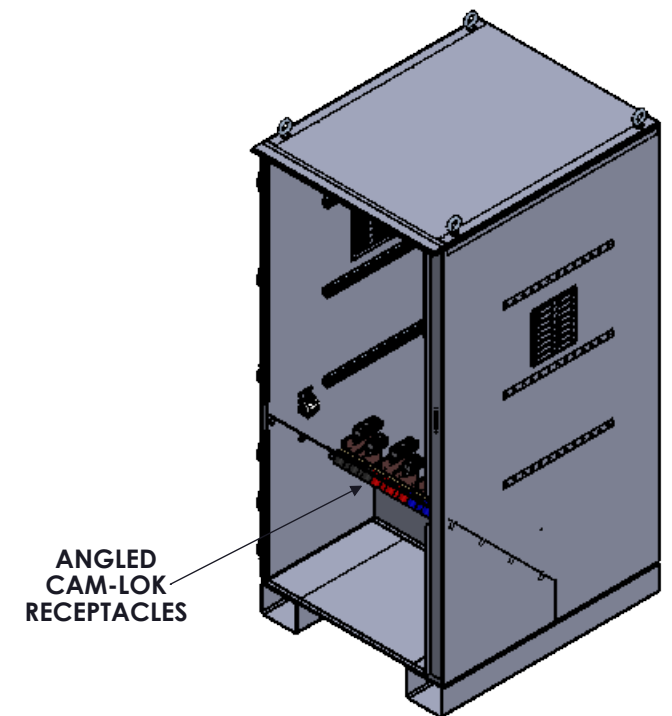

TOP VIEW

FRONT VIEW DOOR REMOVED

PERMANENT CONNECTIONS  
(5)#2-750 MCM LINE / NEUTRAL  
(2)#2-750 MCM GROUND

SIDE VIEW INTERIOR

SIDE VIEW

FRONT VIEW

SIDE VIEW

BOTTOM VIEW DOOR REMOVED

BOTTOM VIEW

21" X 23" REMOVABLE GLAND PLATE FOR BOTTOM CABLE ENTRY

ANGLD CAM-LOK RECEPTACLES

TRIMETRIC VIEW INTERIOR

RECEPTACLE COLOR SCHEME

	L1	L2	L3	N	GND
240V	BLK	RED	BLU	WHT	GRN
480V	BRN	ORG	YEL	WHT	GRN
600V	BLK	BLK	BLK	WHT	GRN

NOTES

- ENCLOSURE RATED NEMA 3R
- TYPE 316 STAINLESS STEEL AVAILABLE
- 3-PHASE, 4-WIRE SHOWN
- MAX VOLTAGE - 600VAC
- ASSEMBLY IS cETLus 1008 LISTED

Intertek

2000A, NEMA 3R GENERATOR TAP BOX

REV	DESCRIPTION	DATE	DRAWN	J.GONZALEZ
0	ORIGINAL RELEASE	4/21/17	CHECKED	
			SUP. NO	
			SUP. BY NO	
			PANEL NO	
			BUIL. NO	
			GROUP NO	
			ORDER NO	