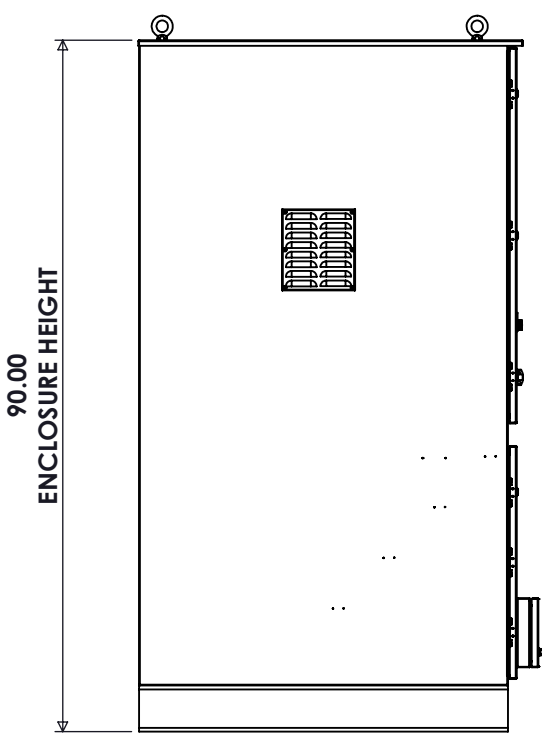

TOP VIEW

FRONT VIEW DOOR REMOVED

PERMANENT CONNECTIONS  
(5)#2-750 MCM LINE / NEUTRAL  
(2)#2-750 MCM GROUND

SIDE VIEW INTERIOR

SIDE VIEW

FRONT VIEW

SIDE VIEW

BOTTOM VIEW DOOR REMOVED

BOTTOM VIEW

21" X 23" REMOVABLE GLAND PLATE FOR BOTTOM CABLE ENTRY

ANGLD CAM-LOK RECEPTACLES

TRIMETRIC VIEW INTERIOR

RECEPTACLE COLOR SCHEME

	L1	L2	L3	N	GND
240V	BLK	RED	BLU	WHT	GRN
480V	BRN	ORG	YEL	WHT	GRN
600V	BLK	BLK	BLK	WHT	GRN

NOTES

- ENCLOSURE RATED NEMA 3R
- TYPE 316 STAINLESS STEEL AVAILABLE
- 3-PHASE, 4-WIRE SHOWN
- MAX VOLTAGE - 600VAC
- ASSEMBLY IS cETLus 1008 LISTED

Intertek

2000A, NEMA 3R GENERATOR TAP BOX

REV	DESCRIPTION	DATE	DRAWN	J.GONZALEZ
0	ORIGINAL RELEASE	4/21/17	CHECKED	
			SUP. NO	
			SUP. BY NO	
			PANEL NO	
			BUIL. NO	
			GROUP NO	
			ORDER NO	

DRAWING TYPE  
DIMENSIONAL

DRAWING NUMBER  
PL2000GTBFM

9900 TWIN LAKES PARKWAY  
CHARLOTTE, NC 28269  
704-596-5617  
PSICONTROLSOLUTIONS.COM