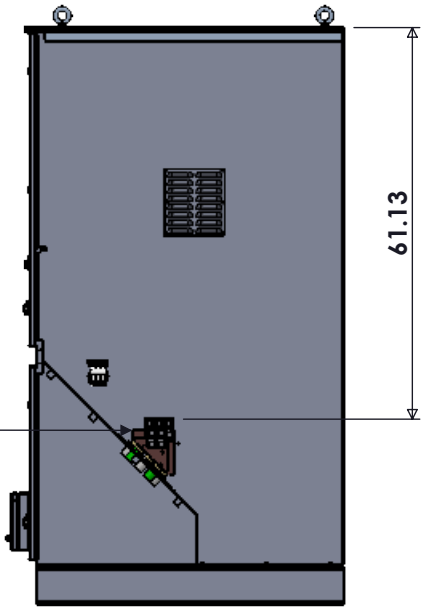

TOP VIEW

FRONT VIEW DOOR REMOVED

PERMANENT CONNECTIONS  
(5)#2-750 MCM LINE / NEUTRAL  
(2)#2-750 MCM GROUND

SIDE VIEW INTERIOR

SIDE VIEW

FRONT VIEW

SIDE VIEW

BOTTOM VIEW DOOR REMOVED

BOTTOM VIEW

21" X 23" REMOVABLE GLAND PLATE FOR BOTTOM CABLE ENTRY

ANGLD CAM-LOK RECEPTACLES

TRIMETRIC VIEW INTERIOR

RECEPTACLE COLOR SCHEME

	L1	L2	L3	N	GND
240V	BLK	RED	BLU	WHT	GRN
480V	BRN	ORG	YEL	WHT	GRN
600V	BLK	BLK	BLK	WHT	GRN

NOTES

- ENCLOSURE RATED NEMA 3R
- TYPE 316 STAINLESS STEEL AVAILABLE
- 3-PHASE, 4-WIRE SHOWN
- MAX VOLTAGE - 600VAC
- ASSEMBLY IS cETLus 1008 LISTED

Intertek

2000A, NEMA 3R GENERATOR TAP BOX

REV	DESCRIPTION	DATE	DRAWN	J.GONZALEZ
0	ORIGINAL RELEASE	4/21/17	CHECKED	
			SUP. NO	
			SUP. BY NO	
			PANEL NO	
			BUIL. NO	
			GROUP NO	
			ORDER NO	