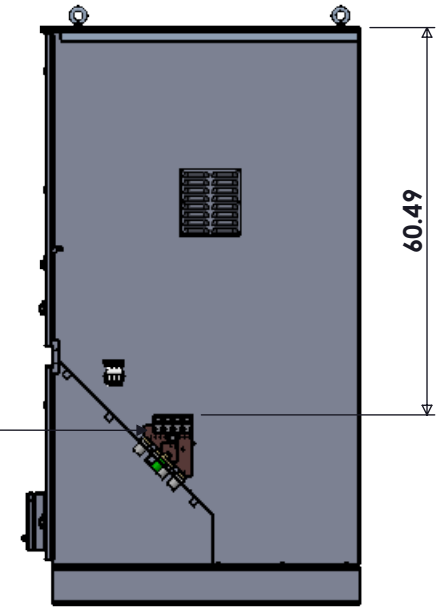

TOP VIEW

FRONT VIEW DOOR REMOVED

PERMANENT CONNECTIONS  
(4)#2-750 MCM LINE / NEUTRAL  
(1)#2-750 MCM GROUND

SIDE VIEW INTERIOR

SIDE VIEW

FRONT VIEW

SIDE VIEW

BOTTOM VIEW DOOR REMOVED

BOTTOM VIEW

21" X 23" REMOVABLE GLAND PLATE FOR BOTTOM CABLE ENTRY

ANGLD CAM-LOK RECEPTACLES

TRIMETRIC VIEW INTERIOR

RECEPTACLE COLOR SCHEME

	L1	L2	L3	N	GND
240V	BLK	RED	BLU	WHT	GRN
480V	BRN	ORG	YEL	WHT	GRN
600V	BLK	BLK	BLK	WHT	GRN

NOTES

- ENCLOSURE RATED NEMA 3R
- TYPE 316 STAINLESS STEEL AVAILABLE
- 3-PHASE, 4-WIRE SHOWN
- MAX VOLTAGE - 600VAC
- ASSEMBLY IS cETLus 1008 LISTED

Intertek

1600A, NEMA 3R GENERATOR TAP BOX

REV	DESCRIPTION	DATE	DRAWN	J.GONZALEZ
0	ORIGINAL RELEASE	4/21/17	CHECKED	
			SUP. NO	
			SUP. BY NO	
			PANEL NO	
			BUL. NO	
			GROUP NO	
			ORDER NO	