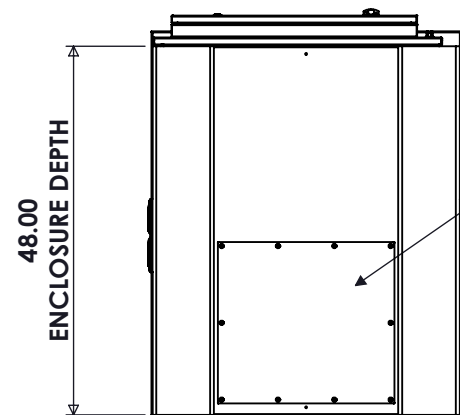

TOP VIEW

FRONT VIEW DOOR REMOVED

PERMANENT CONNECTIONS  
(4)#2-750 MCM LINE / NEUTRAL  
(1)#2-750 MCM GROUND

SIDE VIEW INTERIOR

SIDE VIEW

FRONT VIEW

SIDE VIEW

BOTTOM VIEW DOOR REMOVED

BOTTOM VIEW

21" X 23" REMOVABLE GLAND PLATE FOR BOTTOM CABLE ENTRY

ANGLD CAM-LOK RECEPTACLES

TRIMETRIC VIEW INTERIOR

RECEPTACLE COLOR SCHEME

	L1	L2	L3	N	GND
240V	BLK	RED	BLU	WHT	GRN
480V	BRN	ORG	YEL	WHT	GRN
600V	BLK	BLK	BLK	WHT	GRN

NOTES

- ENCLOSURE RATED NEMA 3R
- TYPE 316 STAINLESS STEEL AVAILABLE
- 3-PHASE, 4-WIRE SHOWN
- MAX VOLTAGE - 600VAC
- ASSEMBLY IS cETLus 1008 LISTED

Intertek

1600A, NEMA 3R GENERATOR TAP BOX

REV	DESCRIPTION	DATE	DRAWN	J.GONZALEZ
0	ORIGINAL RELEASE	4/21/17	CHECKED	
			SUP. NO	
			SUP. BY NO	
			PANEL NO	
			BUL. NO	
			GROUP NO	
			ORDER NO	