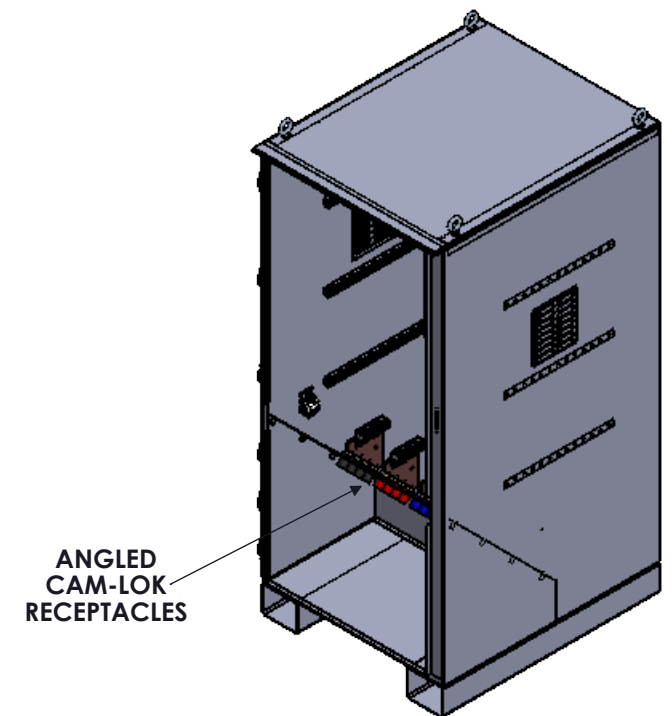

TOP VIEW

FRONT VIEW DOOR REMOVED

PERMANENT CONNECTIONS  
(4)#2-750 MCM LINE / NEUTRAL  
(1)#2-750 MCM GROUND

SIDE VIEW INTERIOR

SIDE VIEW

FRONT VIEW

SIDE VIEW

BOTTOM VIEW DOOR REMOVED

BOTTOM VIEW

21" X 23" REMOVABLE GLAND PLATE FOR BOTTOM CABLE ENTRY

ANGLD CAM-LOK RECEPTACLES

TRIMETRIC VIEW INTERIOR

RECEPTACLE COLOR SCHEME

	L1	L2	L3	N	GND
240V	BLK	RED	BLU	WHT	GRN
480V	BRN	ORG	YEL	WHT	GRN
600V	BLK	BLK	BLK	WHT	GRN

NOTES

- ENCLOSURE RATED NEMA 3R
- TYPE 316 STAINLESS STEEL AVAILABLE
- 3-PHASE, 4-WIRE SHOWN
- MAX VOLTAGE - 600VAC
- ASSEMBLY IS cETLus 1008 LISTED

Intertek

1600A, NEMA 3R GENERATOR TAP BOX

REV	DESCRIPTION	DATE	DRAWN	J.GONZALEZ
0	ORIGINAL RELEASE	4/21/17	CHECKED	
			SUP. NO	
			SUP. BY NO	
			PANEL NO	
			BUL. NO	
			GROUP NO	
			ORDER NO	