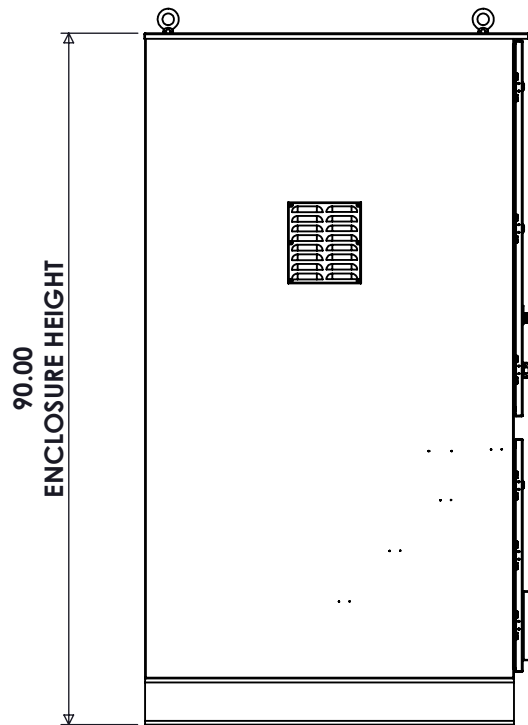

TOP VIEW

FRONT VIEW DOOR REMOVED

PERMANENT CONNECTIONS  
(4)#2-750 MCM LINE / NEUTRAL  
(1)#2-750 MCM GROUND

SIDE VIEW INTERIOR

SIDE VIEW

FRONT VIEW

SIDE VIEW

BOTTOM VIEW DOOR REMOVED

BOTTOM VIEW

21" X 23" REMOVABLE GLAND PLATE FOR BOTTOM CABLE ENTRY

ANGLD CAM-LOK RECEPTACLES

TRIMETRIC VIEW INTERIOR

RECEPTACLE COLOR SCHEME

	L1	L2	L3	N	GND
240V	BLK	RED	BLU	WHT	GRN
480V	BRN	ORG	YEL	WHT	GRN
600V	BLK	BLK	BLK	WHT	GRN

NOTES

- ENCLOSURE RATED NEMA 3R
- TYPE 316 STAINLESS STEEL AVAILABLE
- 3-PHASE, 4-WIRE SHOWN
- MAX VOLTAGE - 600VAC
- ASSEMBLY IS cETLus 1008 LISTED

Intertek

1600A, NEMA 3R GENERATOR TAP BOX

REV	DESCRIPTION	DATE	DRAWN	J.GONZALEZ
0	ORIGINAL RELEASE	4/21/17	CHECKED	
			SUP. NO	
			SUP. BY NO	
			PANEL NO	
			BUL. NO	
			GROUP NO	
			ORDER NO	

DRAWING TYPE  
DIMENSIONAL

DRAWING NUMBER  
PL1600GTBFM

9900 TWIN LAKES PARKWAY  
CHARLOTTE, NC 28269  
704-596-5617  
PSICONTROLSOLUTIONS.COM