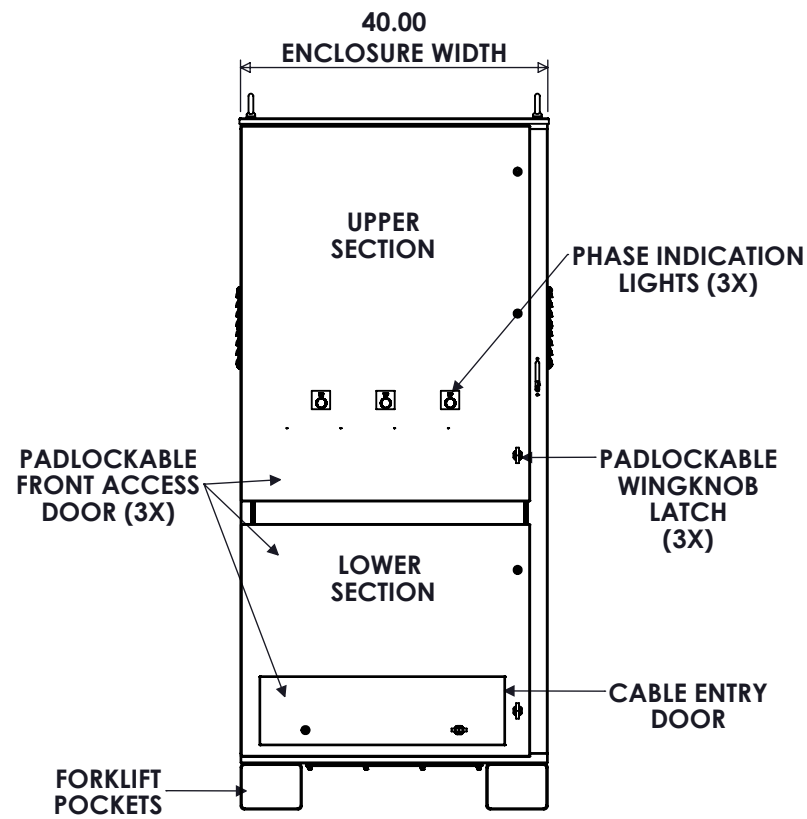

TOP VIEW

FRONT VIEW DOOR REMOVED

PERMANENT CONNECTIONS  
(4)#2-750 MCM LINE / NEUTRAL  
(1)#2-750 MCM GROUND

SIDE VIEW INTERIOR

SIDE VIEW

FRONT VIEW

SIDE VIEW

BOTTOM VIEW DOOR REMOVED

BOTTOM VIEW

21" X 23" REMOVABLE GLAND PLATE FOR BOTTOM CABLE ENTRY

ANGLD CAM-LOK RECEPTACLES

TRIMETRIC VIEW INTERIOR

RECEPTACLE COLOR SCHEME

	L1	L2	L3	N	GND
240V	BLK	RED	BLU	WHT	GRN
480V	BRN	ORG	YEL	WHT	GRN
600V	BLK	BLK	BLK	WHT	GRN

NOTES

- ENCLOSURE RATED NEMA 3R
- TYPE 316 STAINLESS STEEL AVAILABLE
- 3-PHASE, 4-WIRE SHOWN
- MAX VOLTAGE - 600VAC
- ASSEMBLY IS cETLus 1008 LISTED

Intertek

1600A, NEMA 3R GENERATOR TAP BOX

REV	DESCRIPTION	DATE	DRAWN	J.GONZALEZ
0	ORIGINAL RELEASE	4/21/17	CHECKED	
			SUP. NO	
			SUP. BY NO	
			PANEL NO	
			BUL. NO	
			GROUP NO	
			ORDER NO	