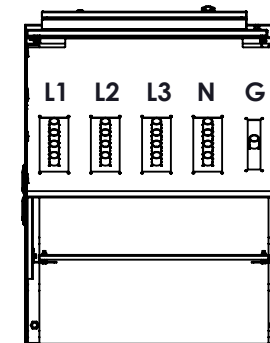

TOP VIEW

FRONT VIEW DOOR REMOVED

PERMANENT CONNECTIONS  
(4)#2-750 MCM LINE / NEUTRAL  
(1)#2-750 MCM GROUND

SIDE VIEW INTERIOR

SIDE VIEW

FRONT VIEW

SIDE VIEW

BOTTOM VIEW DOOR REMOVED

BOTTOM VIEW

21" X 23" REMOVABLE GLAND PLATE FOR BOTTOM CABLE ENTRY

ANGLD CAM-LOK RECEPTACLES

TRIMETRIC VIEW INTERIOR

RECEPTACLE COLOR SCHEME

	L1	L2	L3	N	GND
240V	BLK	RED	BLU	WHT	GRN
480V	BRN	ORG	YEL	WHT	GRN
600V	BLK	BLK	BLK	WHT	GRN

NOTES

- ENCLOSURE RATED NEMA 3R
- TYPE 316 STAINLESS STEEL AVAILABLE
- 3-PHASE, 4-WIRE SHOWN
- MAX VOLTAGE - 600VAC
- ASSEMBLY IS cETLus 1008 LISTED

Intertek

1600A, NEMA 3R GENERATOR TAP BOX

REV	DESCRIPTION	DATE	DRAWN	J.GONZALEZ
0	ORIGINAL RELEASE	4/21/17	CHECKED	
			SUP. NO	
			SUP. BY NO	
			PANEL NO	
			BUL. NO	
			GROUP NO	
			ORDER NO	

DRAWING TYPE  
DIMENSIONAL

DRAWING NUMBER  
PL1600GTBFM

9900 TWIN LAKES PARKWAY  
CHARLOTTE, NC 28269  
704-596-5617  
PSICONTROLSOLUTIONS.COM