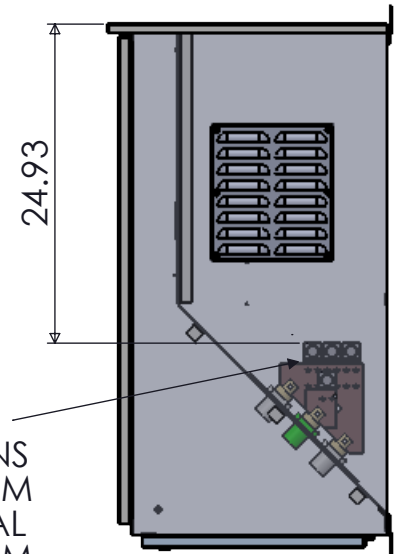

TOP VIEW

FRONT VIEW
DOOR REMOVED

PERMANENT CONNECTIONS
(3) #2-750 MCM
LINE / NEUTRAL
(1) #2-750 MCM
GROUND

SIDE VIEW
INTERIOR

SIDE VIEW

FRONT VIEW

SIDE VIEW

BOTTOM VIEW
DOOR REMOVED

ANGLED
CAM-LOK
RECEPTACLES

TRIMETRIC VIEW
INTERIOR

BOTTOM VIEW

RECEPTACLE COLOR SCHEME

	L1	L2	L3	N	GND
240V	BLK	RED	BLU	WHT	GRN
480V	BRN	ORG	YEL	WHT	GRN
600V	BLK	BLK	BLCK	WHT	GRN

NOTES

- ENCLOSURE RATED NEMA 3R
- TYPE 316 STAINLESS STEEL AVAILABLE
- 3Φ, 4-WIRE SHOWN. ALTERNATE CONFIGURATIONS AVAILABLE
- MAX VOLTAGE- 600VAC
- ASSEMBLY IS cETLus 1008 LISTED

9900 TWIN LAKES PARKWAY
CHARLOTTE, NC 28269
704-596-5617
PSICONTROLSOLUTIONS.COM

1200A, NEMA 3R GENERATOR TAP BOX			
REV	DESCRIPTION	DATE	DRAWN J.GONZALEZ
0	ORIGINAL RELEASE	1/9/15	CHECKED
			SUP. NO
			SUP. BY NO
			PANEL NO
			BUIL. NO
			GROUP NO
			ORDER NO
DRAWING TYPE			DIMENSIONAL
DRAWING NUMBER			PL1200GTBMM