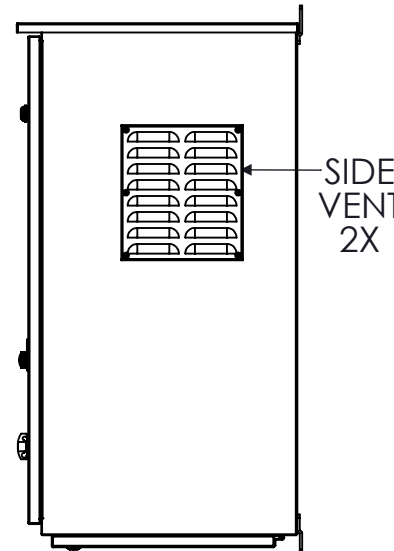

TOP VIEW

FRONT VIEW
DOOR REMOVED

PERMANENT CONNECTIONS
(3) #2-750 MCM
LINE / NEUTRAL
(1) #2-750 MCM
GROUND

SIDE VIEW
INTERIOR

SIDE VIEW

FRONT VIEW

SIDE VIEW

BOTTOM VIEW
DOOR REMOVED

ANGLED
CAM-LOK
RECEPTACLES

TRIMETRIC VIEW
INTERIOR

BOTTOM VIEW

RECEPTACLE COLOR SCHEME

	L1	L2	L3	N	GND
240V	BLK	RED	BLU	WHT	GRN
480V	BRN	ORG	YEL	WHT	GRN
600V	BLK	BLK	BLCK	WHT	GRN

NOTES

- ENCLOSURE RATED NEMA 3R
- TYPE 316 STAINLESS STEEL AVAILABLE
- 3Φ, 4-WIRE SHOWN. ALTERNATE CONFIGURATIONS AVAILABLE
- MAX VOLTAGE- 600VAC
- ASSEMBLY IS cETLus 1008 LISTED

9900 TWIN LAKES PARKWAY
CHARLOTTE, NC 28269
704-596-5617
PSICONTROLSOLUTIONS.COM

1200A, NEMA 3R GENERATOR TAP BOX			
REV	DESCRIPTION	DATE	DRAWN J.GONZALEZ
0	ORIGINAL RELEASE	1/9/15	CHECKED
			SUP. NO
			SUP. BY NO
			PANEL NO
			BUIL. NO
			GROUP NO
			ORDER NO
DRAWING TYPE			DIMENSIONAL
DRAWING NUMBER			PL1200GTBMM