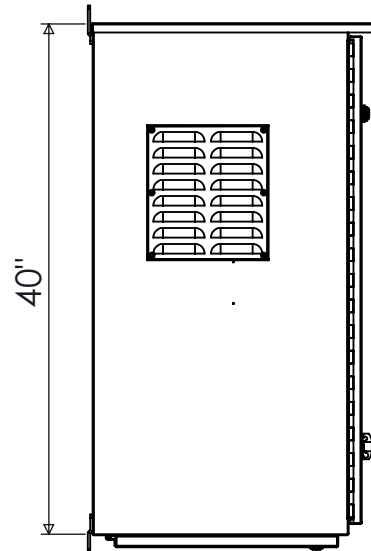

TOP VIEW

FRONT VIEW
DOOR REMOVED

PERMANENT CONNECTIONS
(3) #2-750 MCM
LINE / NEUTRAL
(1) #2-750 MCM
GROUND

SIDE VIEW
INTERIOR

SIDE VIEW

FRONT VIEW

SIDE VIEW

BOTTOM VIEW
DOOR REMOVED

ANGLED
CAM-LOK
RECEPTACLES

TRIMETRIC VIEW
INTERIOR

BOTTOM VIEW

RECEPTACLE COLOR SCHEME

	L1	L2	L3	N	GND
240V	BLK	RED	BLU	WHT	GRN
480V	BRN	ORG	YEL	WHT	GRN
600V	BLK	BLK	BLCK	WHT	GRN

NOTES

- ENCLOSURE RATED NEMA 3R
- TYPE 316 STAINLESS STEEL AVAILABLE
- 3Φ, 4-WIRE SHOWN. ALTERNATE CONFIGURATIONS AVAILABLE
- MAX VOLTAGE- 600VAC
- ASSEMBLY IS cETLus 1008 LISTED

9900 TWIN LAKES PARKWAY
CHARLOTTE, NC 28269
704-596-5617
PSICONTROLSOLUTIONS.COM

1200A, NEMA 3R GENERATOR TAP BOX			
REV	DESCRIPTION	DATE	DRAWN J.GONZALEZ
0	ORIGINAL RELEASE	1/9/15	CHECKED
			SUP. NO
			SUP. BY NO
			PANEL NO
			BUIL. NO
			GROUP NO
			ORDER NO
DRAWING TYPE			DIMENSIONAL
DRAWING NUMBER			PL1200GTBMM