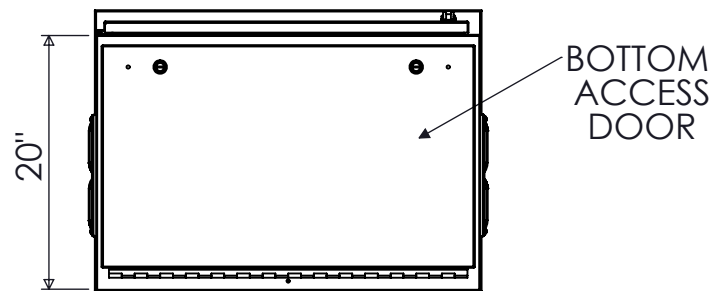

TOP VIEW

FRONT VIEW
DOOR REMOVED

PERMANENT CONNECTIONS
(3) #2-750 MCM
LINE / NEUTRAL
(1) #2-750 MCM
GROUND

SIDE VIEW
INTERIOR

SIDE VIEW

FRONT VIEW

SIDE VIEW

BOTTOM VIEW
DOOR REMOVED

ANGLED
CAM-LOK
RECEPTACLES

TRIMETRIC VIEW
INTERIOR

BOTTOM VIEW

RECEPTACLE COLOR SCHEME

	L1	L2	L3	N	GND
240V	BLK	RED	BLU	WHT	GRN
480V	BRN	ORG	YEL	WHT	GRN
600V	BLK	BLK	BLCK	WHT	GRN

NOTES

- ENCLOSURE RATED NEMA 3R
- TYPE 316 STAINLESS STEEL AVAILABLE
- 3Φ, 4-WIRE SHOWN. ALTERNATE CONFIGURATIONS AVAILABLE
- MAX VOLTAGE- 600VAC
- ASSEMBLY IS cETLus 1008 LISTED