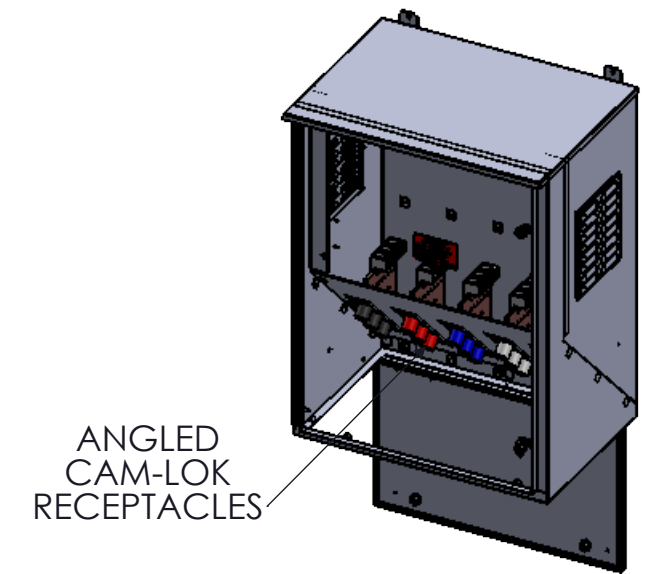

TOP VIEW

FRONT VIEW
DOOR REMOVED

PERMANENT CONNECTIONS
(3) #2-750 MCM
LINE / NEUTRAL
(1) #2-750 MCM
GROUND

SIDE VIEW
INTERIOR

SIDE VIEW

FRONT VIEW

SIDE VIEW

BOTTOM VIEW
DOOR REMOVED

ANGLED
CAM-LOK
RECEPTACLES

TRIMETRIC VIEW
INTERIOR

BOTTOM VIEW

RECEPTACLE COLOR SCHEME

	L1	L2	L3	N	GND
240V	BLK	RED	BLU	WHT	GRN
480V	BRN	ORG	YEL	WHT	GRN
600V	BLK	BLK	BLCK	WHT	GRN

NOTES

- ENCLOSURE RATED NEMA 3R
- TYPE 316 STAINLESS STEEL AVAILABLE
- 3Φ, 4-WIRE SHOWN. ALTERNATE CONFIGURATIONS AVAILABLE
- MAX VOLTAGE- 600VAC
- ASSEMBLY IS cETLus 1008 LISTED

9900 TWIN LAKES PARKWAY
CHARLOTTE, NC 28269
704-596-5617
PSICONTROLSOLUTIONS.COM

1200A, NEMA 3R GENERATOR TAP BOX			
REV	DESCRIPTION	DATE	DRAWN J.GONZALEZ
0	ORIGINAL RELEASE	1/9/15	CHECKED
			SUP. NO
			SUP. BY NO
			PANEL NO
			BUIL. NO
			GROUP NO
			ORDER NO
DRAWING TYPE			DIMENSIONAL
DRAWING NUMBER			PL1200GTBMM