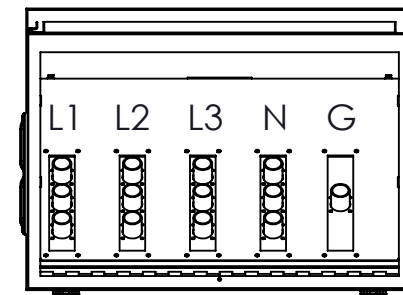

TOP VIEW

FRONT VIEW
DOOR REMOVED

PERMANENT CONNECTIONS
(3) #2-750 MCM
LINE / NEUTRAL
(1) #2-750 MCM
GROUND

SIDE VIEW
INTERIOR

SIDE VIEW

FRONT VIEW

SIDE VIEW

BOTTOM VIEW
DOOR REMOVED

ANGLED
CAM-LOK
RECEPTACLES

TRIMETRIC VIEW
INTERIOR

BOTTOM VIEW

RECEPTACLE COLOR SCHEME

	L1	L2	L3	N	GND
240V	BLK	RED	BLU	WHT	GRN
480V	BRN	ORG	YEL	WHT	GRN
600V	BLK	BLK	BLCK	WHT	GRN

NOTES

- ENCLOSURE RATED NEMA 3R
- TYPE 316 STAINLESS STEEL AVAILABLE
- 3Φ, 4-WIRE SHOWN. ALTERNATE CONFIGURATIONS AVAILABLE
- MAX VOLTAGE- 600VAC
- ASSEMBLY IS cETLus 1008 LISTED

9900 TWIN LAKES PARKWAY
CHARLOTTE, NC 28269
704-596-5617
PSICONTROLSOLUTIONS.COM

1200A, NEMA 3R GENERATOR TAP BOX			
REV	DESCRIPTION	DATE	DRAWN J.GONZALEZ
0	ORIGINAL RELEASE	1/9/15	CHECKED
			SUP. NO
			SUP. BY NO
			PANEL NO
			BUIL. NO
			GROUP NO
			ORDER NO
DRAWING TYPE			DIMENSIONAL
DRAWING NUMBER			PL1200GTBMM