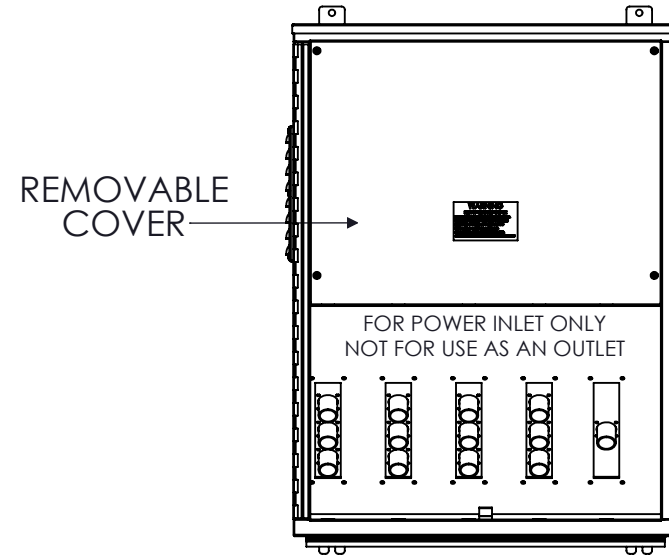

TOP VIEW

FRONT VIEW
DOOR REMOVED

PERMANENT CONNECTIONS
(3) #2-750 MCM
LINE / NEUTRAL
(1) #2-750 MCM
GROUND

SIDE VIEW
INTERIOR

SIDE VIEW

FRONT VIEW

SIDE VIEW

BOTTOM VIEW
DOOR REMOVED

ANGLED
CAM-LOK
RECEPTACLES

TRIMETRIC VIEW
INTERIOR

BOTTOM VIEW

RECEPTACLE COLOR SCHEME

	L1	L2	L3	N	GND
240V	BLK	RED	BLU	WHT	GRN
480V	BRN	ORG	YEL	WHT	GRN
600V	BLK	BLK	BLCK	WHT	GRN

NOTES

- ENCLOSURE RATED NEMA 3R
- TYPE 316 STAINLESS STEEL AVAILABLE
- 3Φ, 4-WIRE SHOWN. ALTERNATE CONFIGURATIONS AVAILABLE
- MAX VOLTAGE- 600VAC
- ASSEMBLY IS cETLus 1008 LISTED