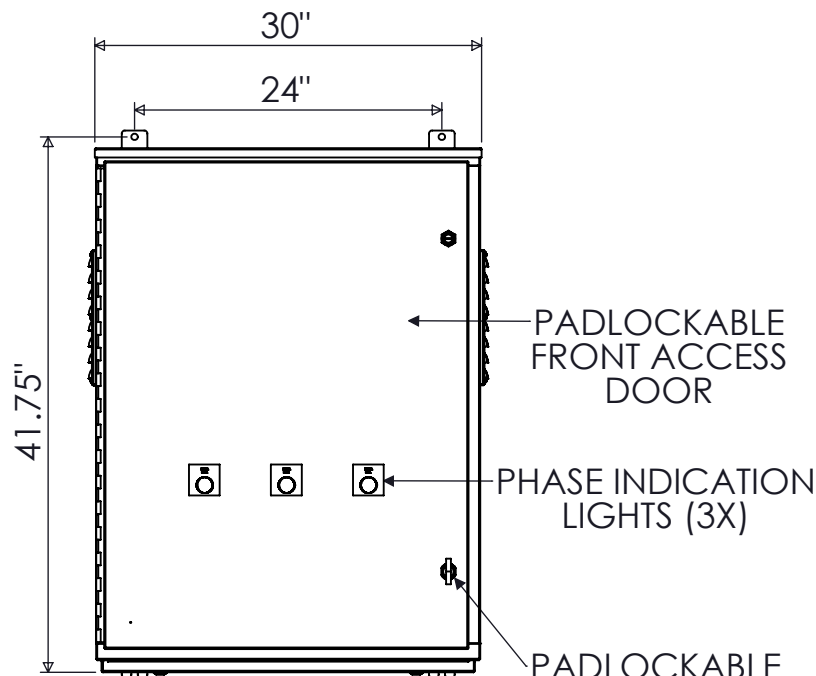

TOP VIEW

FRONT VIEW
DOOR REMOVED

PERMANENT CONNECTIONS
(3) #2-750 MCM
LINE / NEUTRAL
(1) #2-750 MCM
GROUND

SIDE VIEW
INTERIOR

SIDE VIEW

FRONT VIEW

SIDE VIEW

BOTTOM VIEW
DOOR REMOVED

ANGLED
CAM-LOK
RECEPTACLES

TRIMETRIC VIEW
INTERIOR

BOTTOM VIEW

RECEPTACLE COLOR SCHEME

	L1	L2	L3	N	GND
240V	BLK	RED	BLU	WHT	GRN
480V	BRN	ORG	YEL	WHT	GRN
600V	BLK	BLK	BLCK	WHT	GRN

NOTES

- ENCLOSURE RATED NEMA 3R
- TYPE 316 STAINLESS STEEL AVAILABLE
- 3Φ, 4-WIRE SHOWN. ALTERNATE CONFIGURATIONS AVAILABLE
- MAX VOLTAGE- 600VAC
- ASSEMBLY IS cETLus 1008 LISTED

9900 TWIN LAKES PARKWAY
CHARLOTTE, NC 28269
704-596-5617
PSICONTROLSOLUTIONS.COM

1200A, NEMA 3R GENERATOR TAP BOX			
REV	DESCRIPTION	DATE	DRAWN J.GONZALEZ
0	ORIGINAL RELEASE	1/9/15	CHECKED
			SUP. NO
			SUP. BY NO
			PANEL NO
			BUIL. NO
			GROUP NO
			ORDER NO
DRAWING TYPE			DIMENSIONAL
DRAWING NUMBER			PL1200GTBMM