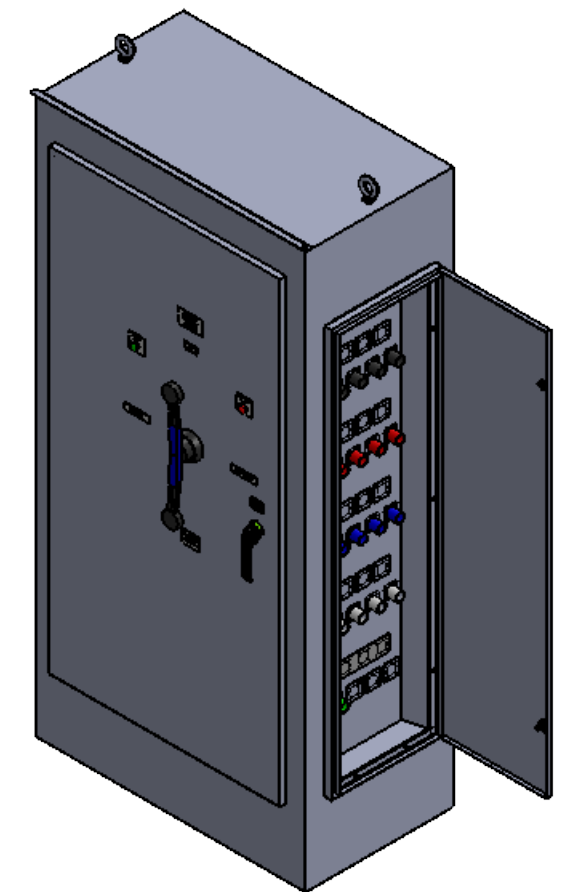

SPECIFICATIONS

MAX VOLTAGE - 600VAC 3 ϕ
 RATED CURRENT - 2000 A
 ENCLOSURE RATING - NEMA 3R
 REF. ES100145NF
 DURABILITY - 3000 CYCLES
 EST SHIPPING WEIGHT - 925LBS
 COLOR - RAL7035 LIGHT GREY

RECEPTACLE/COVER COLOR SCHEME

	L1	L2	L3	N	GND
240VAC	BLK	RED	BLU	WHT	GRN
480VAC	BRN	ORG	YEL	WHT	GRN
600VAC	BLK	BLK	BLK	WHT	GRN

2000A NON-FUSE 4-POLE NEMA 3R MANUAL TRANSFER SWITCH WITH CAM-LOKS (RIGHT)					
REV	DESCRIPTION	DATE	DRAWN	J.GONZALEZ	
0	ORIGINAL RELEASE	1/17/17	CHECKED		
			SUP. NO	DRAWING TYPE	
			SUP. BY NO	DIMENSIONAL	
			PANEL NO	DRAWING NUMBER	
			BUIL. NO	STS2000N3RNF4CR	
			GROUP NO		
			ORDER NO		

9900 TWIN LAKES PARKWAY
 CHARLOTTE, NC 28269
 704-596-5617
 PSICONTROLSOLUTIONS.COM

FRONT VIEW
DOOR REMOVED

FRONT VIEW
ENCLOSURE REMOVED

FRONT VIEW
DOOR REMOVED

2000A NON-FUSED 4-POLE NEMA 3R MANUAL TRANSFER SWITCH WITH CAM-LOKS (RIGHT)					
REV	DESCRIPTION	DATE	DRAWN	J.GONZALEZ	
0	ORIGINAL RELEASE	1/30/17	CHECKED		
			SUP. NO		DRAWING TYPE
			SUP. BY NO		OUTLINE
			PANEL NO		DRAWING NUMBER
			BUL. NO		STS2000N3RNF4CR
			GROUP NO		
			ORDER NO		