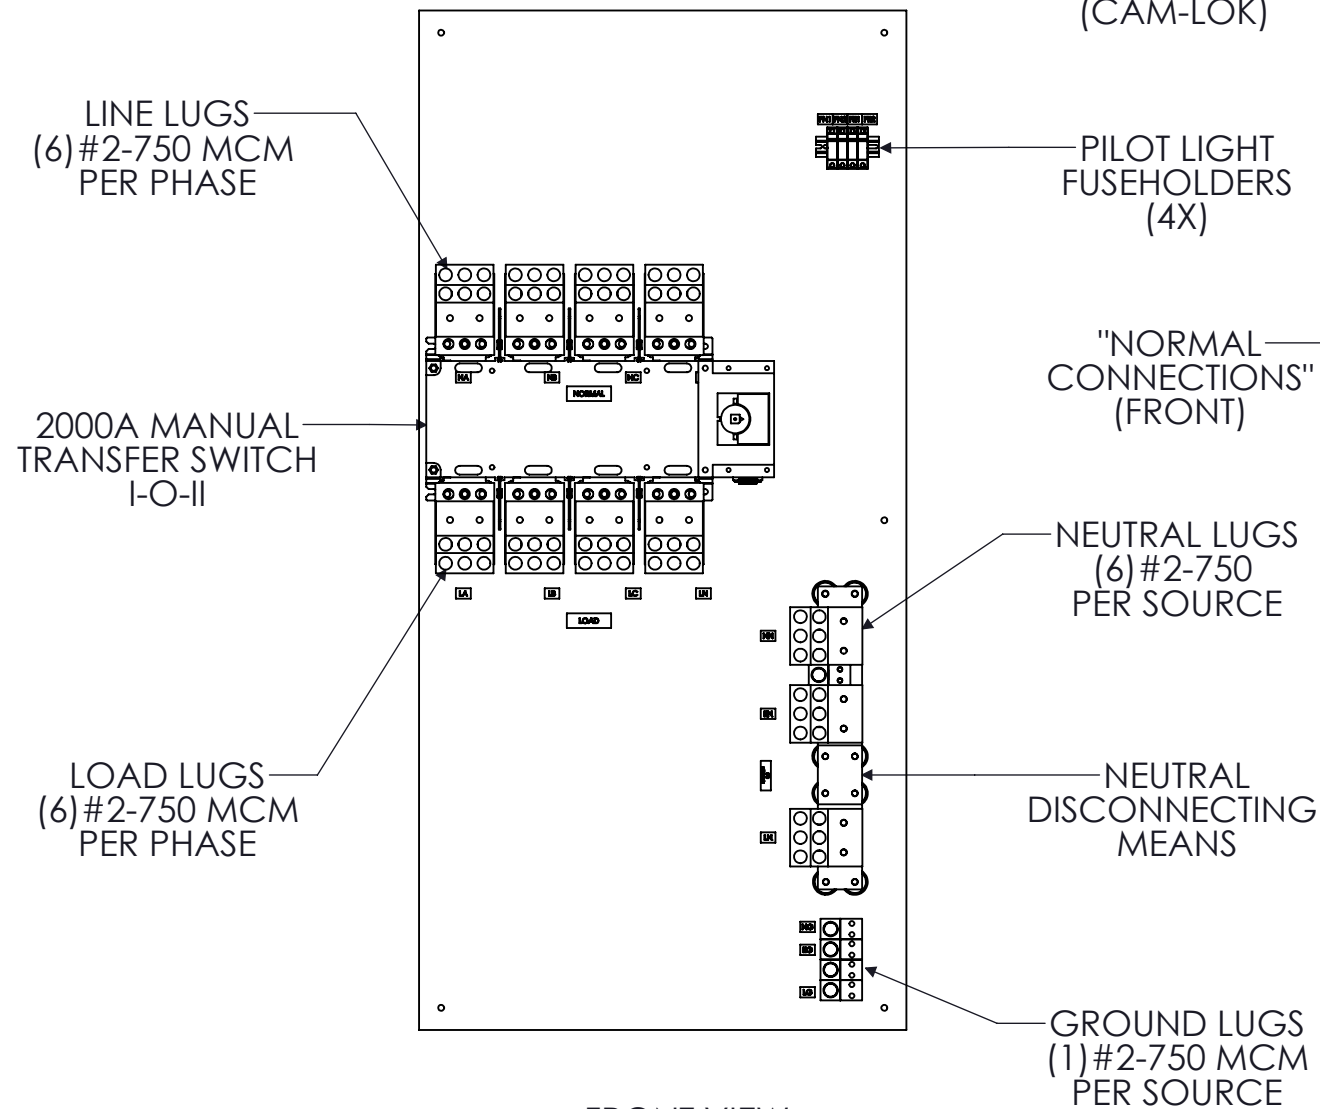

SPECIFICATIONS

MAX VOLTAGE - 600VAC 3 ϕ
 RATED CURRENT - 2000 A
 ENCLOSURE RATING - NEMA 3R
 REF. ES100145NF
 DURABILITY - 3000 CYCLES
 EST SHIPPING WEIGHT - 925LBS
 COLOR - RAL7035 LIGHT GREY

RECEPTACLE/COVER COLOR SCHEME

	L1	L2	L3	N	GND
240VAC	BLK	RED	BLU	WHT	GRN
480VAC	BRN	ORG	YEL	WHT	GRN
600VAC	BLK	BLK	BLK	WHT	GRN

2000A NON-FUSE 4-POLE NEMA 3R MANUAL TRANSFER SWITCH WITH CAM-LOKS (RIGHT)					
REV	DESCRIPTION	DATE	DRAWN	J.GONZALEZ	
0	ORIGINAL RELEASE	1/17/17	CHECKED		
			SUP. NO	DRAWING TYPE	
			SUP. BY NO	DIMENSIONAL	
			PANEL NO	DRAWING NUMBER	
			BUIL. NO	STS2000N3RNF4CR	
			GROUP NO		
			ORDER NO		

9900 TWIN LAKES PARKWAY
 CHARLOTTE, NC 28269
 704-596-5617
 PSICONTROLSOLUTIONS.COM

FRONT VIEW
DOOR REMOVED

FRONT VIEW
ENCLOSURE REMOVED

FRONT VIEW
DOOR REMOVED

2000A NON-FUSED 4-POLE NEMA 3R MANUAL TRANSFER SWITCH WITH CAM-LOKS (RIGHT)					
REV	DESCRIPTION	DATE	DRAWN	J.GONZALEZ	
0	ORIGINAL RELEASE	1/30/17	CHECKED		
			SUP. NO		DRAWING TYPE
			SUP. BY NO		OUTLINE
			PANEL NO		DRAWING NUMBER
			BUL. NO		STS2000N3RNF4CR
			GROUP NO		
			ORDER NO		