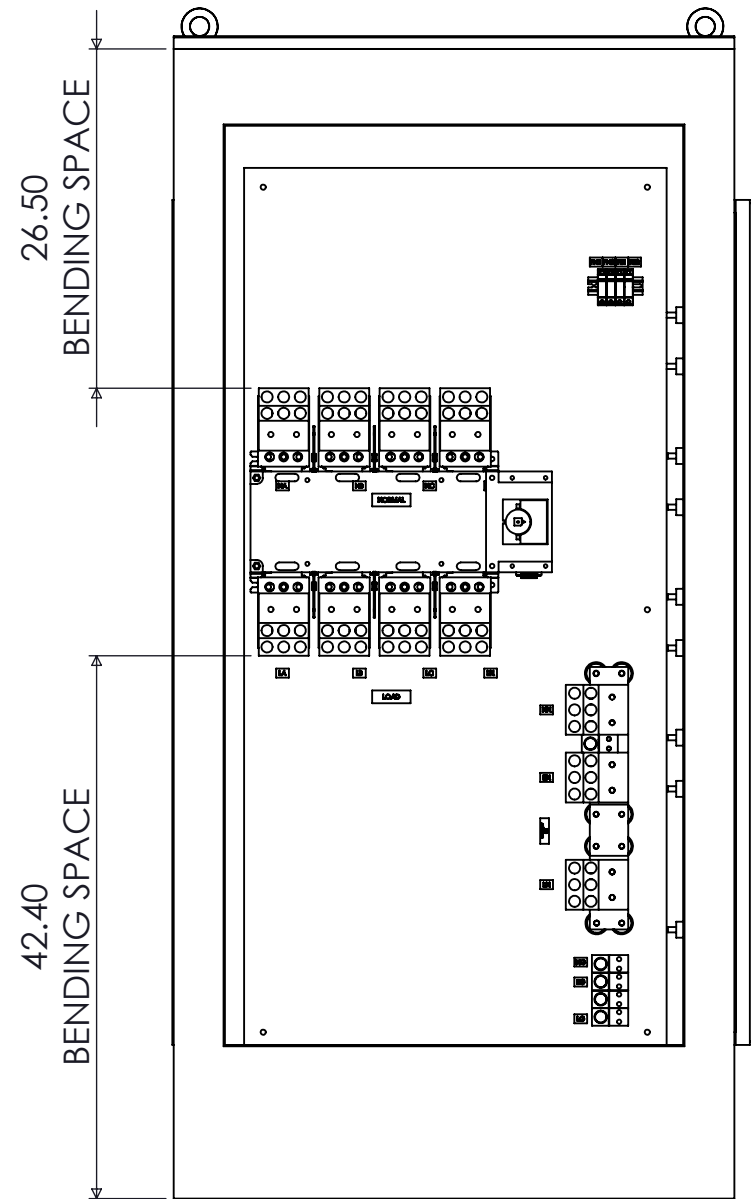

SPECIFICATIONS

MAX VOLTAGE - 600VAC 3 ϕ
 RATED CURRENT - 2000 A
 ENCLOSURE RATING - NEMA 3R
 REF. ES100145NF
 DURABILITY - 3000 CYCLES
 EST SHIPPING WEIGHT - 925LBS
 COLOR - RAL7035 LIGHT GREY

RECEPTACLE/COVER COLOR SCHEME

	L1	L2	L3	N	GND
240VAC	BLK	RED	BLU	WHT	GRN
480VAC	BRN	ORG	YEL	WHT	GRN
600VAC	BLK	BLK	BLK	WHT	GRN

2000A NON-FUSE 4-POLE NEMA 3R MANUAL TRANSFER SWITCH WITH CAM-LOKS (RIGHT)					
REV	DESCRIPTION	DATE	DRAWN	J.GONZALEZ	
0	ORIGINAL RELEASE	1/17/17	CHECKED		
			SUP. NO	DRAWING TYPE	
			SUP. BY NO	DIMENSIONAL	
			PANEL NO	DRAWING NUMBER	
			BUIL. NO	STS2000N3RNF4CR	
			GROUP NO		
			ORDER NO		

9900 TWIN LAKES PARKWAY
 CHARLOTTE, NC 28269
 704-596-5617
 PSICONTROLSOLUTIONS.COM

FRONT VIEW
DOOR REMOVED

FRONT VIEW
ENCLOSURE REMOVED

FRONT VIEW
DOOR REMOVED

2000A NON-FUSED 4-POLE NEMA 3R MANUAL TRANSFER SWITCH WITH CAM-LOKS (RIGHT)					
REV	DESCRIPTION	DATE	DRAWN	J.GONZALEZ	
0	ORIGINAL RELEASE	1/30/17	CHECKED		
			SUP. NO		DRAWING TYPE
			SUP. BY NO		OUTLINE
			PANEL NO		DRAWING NUMBER
			BUL. NO		STS2000N3RNF4CR
			GROUP NO		
			ORDER NO		