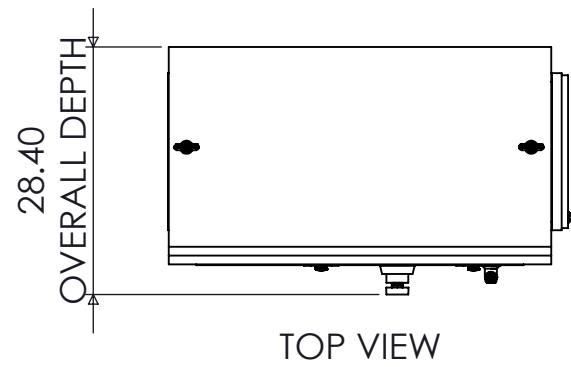

SPECIFICATIONS

MAX VOLTAGE - 600VAC 3 ϕ
 RATED CURRENT - 2000 A
 ENCLOSURE RATING - NEMA 3R
 REF. ES100145NF
 DURABILITY - 3000 CYCLES
 EST SHIPPING WEIGHT - 925LBS
 COLOR - RAL7035 LIGHT GREY

RECEPTACLE/COVER COLOR SCHEME

	L1	L2	L3	N	GND
240VAC	BLK	RED	BLU	WHT	GRN
480VAC	BRN	ORG	YEL	WHT	GRN
600VAC	BLK	BLK	BLK	WHT	GRN

2000A NON-FUSE 4-POLE NEMA 3R MANUAL TRANSFER SWITCH WITH CAM-LOKS (RIGHT)					
REV	DESCRIPTION	DATE	DRAWN	J.GONZALEZ	
0	ORIGINAL RELEASE	1/17/17	CHECKED		
			SUP. NO	DRAWING TYPE	
			SUP. BY NO	DIMENSIONAL	
			PANEL NO	DRAWING NUMBER	
			BUIL. NO	STS2000N3RNF4CR	
			GROUP NO		
			ORDER NO		

9900 TWIN LAKES PARKWAY
 CHARLOTTE, NC 28269
 704-596-5617
 PSICONTROLSOLUTIONS.COM

FRONT VIEW
DOOR REMOVED

FRONT VIEW
ENCLOSURE REMOVED

FRONT VIEW
DOOR REMOVED

2000A NON-FUSED 4-POLE NEMA 3R MANUAL TRANSFER SWITCH WITH CAM-LOKS (RIGHT)					
REV	DESCRIPTION	DATE	DRAWN	J.GONZALEZ	
0	ORIGINAL RELEASE	1/30/17	CHECKED		
			SUP. NO		DRAWING TYPE
			SUP. BY NO		OUTLINE
			PANEL NO		DRAWING NUMBER
			BUL. NO		STS2000N3RNF4CR
			GROUP NO		
			ORDER NO		