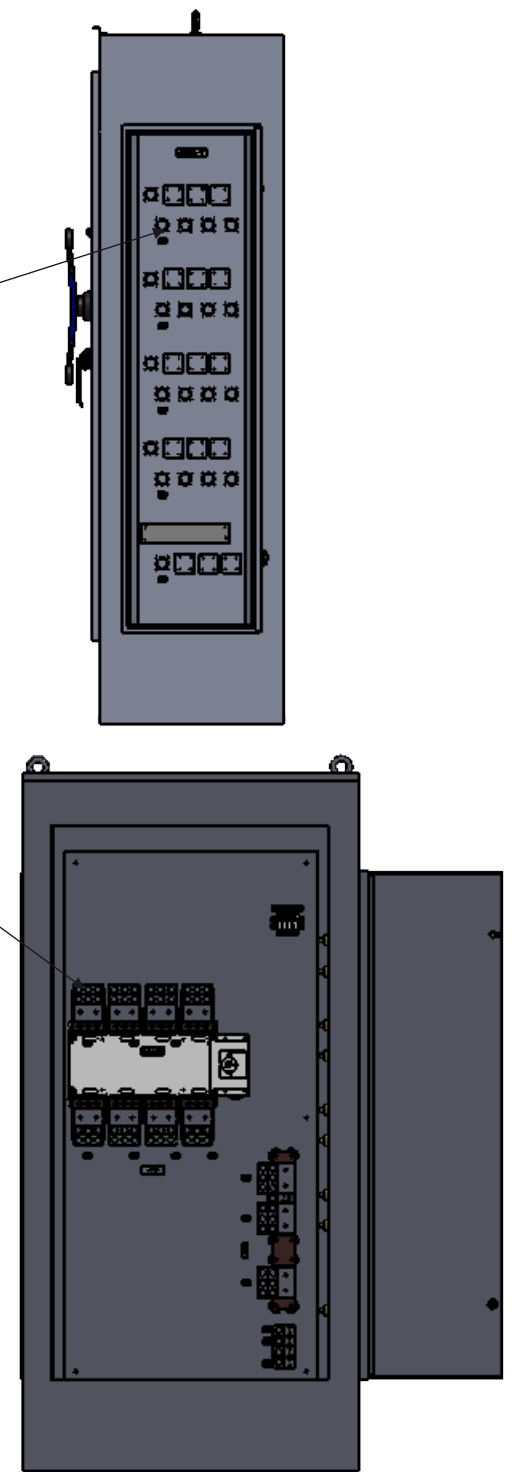

SPECIFICATIONS

MAX VOLTAGE - 600VAC 3 ϕ
 RATED CURRENT - 2000 A
 ENCLOSURE RATING - NEMA 3R
 REF. ES100145NF
 DURABILITY - 3000 CYCLES
 EST SHIPPING WEIGHT - 925LBS
 COLOR - RAL7035 LIGHT GREY

RECEPTACLE/COVER COLOR SCHEME

	L1	L2	L3	N	GND
240VAC	BLK	RED	BLU	WHT	GRN
480VAC	BRN	ORG	YEL	WHT	GRN
600VAC	BLK	BLK	BLK	WHT	GRN

2000A NON-FUSE 4-POLE NEMA 3R MANUAL TRANSFER SWITCH WITH CAM-LOKS (RIGHT)					
REV	DESCRIPTION	DATE	DRAWN	J.GONZALEZ	
0	ORIGINAL RELEASE	1/17/17	CHECKED		
			SUP. NO	DRAWING TYPE	
			SUP. BY NO	DIMENSIONAL	
			PANEL NO	DRAWING NUMBER	
			BUIL. NO	STS2000N3RNF4CR	
			GROUP NO		
			ORDER NO		

9900 TWIN LAKES PARKWAY
 CHARLOTTE, NC 28269
 704-596-5617
 PSICONTROLSOLUTIONS.COM

FRONT VIEW
DOOR REMOVED

FRONT VIEW
ENCLOSURE REMOVED

FRONT VIEW
DOOR REMOVED

2000A NON-FUSED 4-POLE NEMA 3R MANUAL TRANSFER SWITCH WITH CAM-LOKS (RIGHT)					
REV	DESCRIPTION	DATE	DRAWN	J.GONZALEZ	
0	ORIGINAL RELEASE	1/30/17	CHECKED		
			SUP. NO		DRAWING TYPE
			SUP. BY NO		OUTLINE
			PANEL NO		DRAWING NUMBER
			BUL. NO		STS2000N3RNF4CR
			GROUP NO		
			ORDER NO		