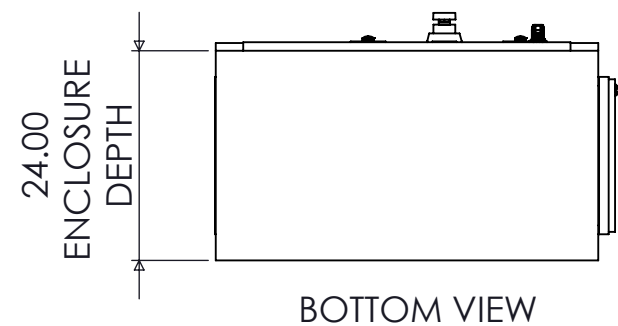

SPECIFICATIONS

MAX VOLTAGE - 600VAC 3 ϕ
 RATED CURRENT - 2000 A
 ENCLOSURE RATING - NEMA 3R
 REF. ES100145NF
 DURABILITY - 3000 CYCLES
 EST SHIPPING WEIGHT - 925LBS
 COLOR - RAL7035 LIGHT GREY

RECEPTACLE/COVER COLOR SCHEME

	L1	L2	L3	N	GND
240VAC	BLK	RED	BLU	WHT	GRN
480VAC	BRN	ORG	YEL	WHT	GRN
600VAC	BLK	BLK	BLK	WHT	GRN

2000A NON-FUSE 4-POLE NEMA 3R MANUAL TRANSFER SWITCH WITH CAM-LOKS (RIGHT)					
REV	DESCRIPTION	DATE	DRAWN	J.GONZALEZ	
0	ORIGINAL RELEASE	1/17/17	CHECKED		
			SUP. NO	DRAWING TYPE	
			SUP. BY NO	DIMENSIONAL	
			PANEL NO	DRAWING NUMBER	
			BUIL. NO	STS2000N3RNF4CR	
			GROUP NO		
			ORDER NO		

9900 TWIN LAKES PARKWAY
 CHARLOTTE, NC 28269
 704-596-5617
 PSICONTROLSOLUTIONS.COM

FRONT VIEW
DOOR REMOVED

FRONT VIEW
ENCLOSURE REMOVED

FRONT VIEW
DOOR REMOVED

2000A NON-FUSED 4-POLE NEMA 3R MANUAL TRANSFER SWITCH WITH CAM-LOKS (RIGHT)					
REV	DESCRIPTION	DATE	DRAWN	J.GONZALEZ	
0	ORIGINAL RELEASE	1/30/17	CHECKED		
			SUP. NO		DRAWING TYPE
			SUP. BY NO		OUTLINE
			PANEL NO		DRAWING NUMBER
			BUL. NO		STS2000N3RNF4CR
			GROUP NO		
			ORDER NO		