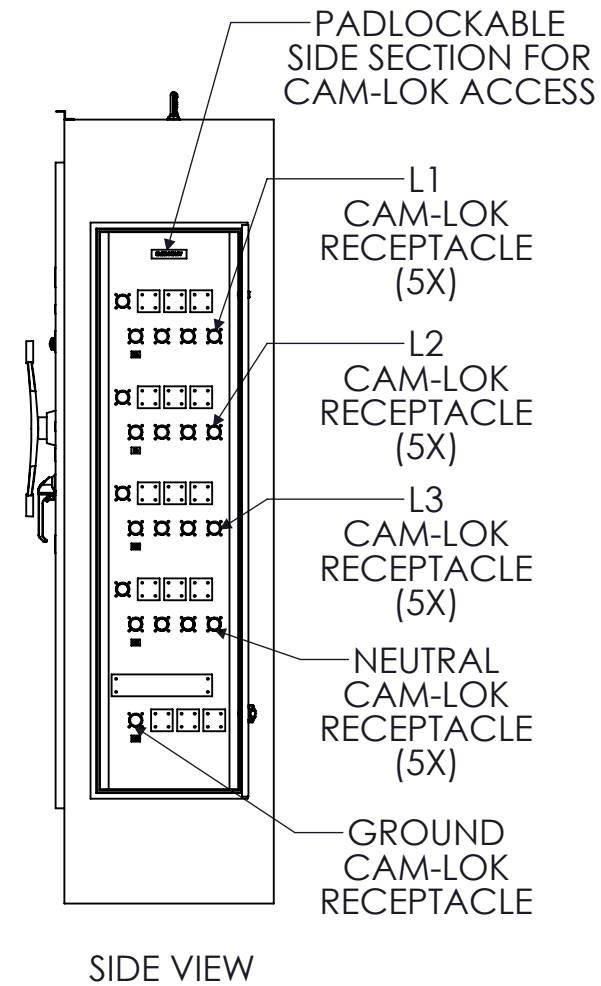

SPECIFICATIONS

MAX VOLTAGE - 600VAC 3 ϕ
 RATED CURRENT - 2000 A
 ENCLOSURE RATING - NEMA 3R
 REF. ES100145NF
 DURABILITY - 3000 CYCLES
 EST SHIPPING WEIGHT - 925LBS
 COLOR - RAL7035 LIGHT GREY

RECEPTACLE/COVER COLOR SCHEME

	L1	L2	L3	N	GND
240VAC	BLK	RED	BLU	WHT	GRN
480VAC	BRN	ORG	YEL	WHT	GRN
600VAC	BLK	BLK	BLK	WHT	GRN

2000A NON-FUSE 4-POLE NEMA 3R MANUAL TRANSFER SWITCH WITH CAM-LOKS (RIGHT)					
REV	DESCRIPTION	DATE	DRAWN	J.GONZALEZ	
0	ORIGINAL RELEASE	1/17/17	CHECKED		
			SUP. NO	DRAWING TYPE	
			SUP. BY NO	DIMENSIONAL	
			PANEL NO	DRAWING NUMBER	
			BUIL. NO	STS2000N3RNF4CR	
			GROUP NO		
			ORDER NO		

9900 TWIN LAKES PARKWAY
 CHARLOTTE, NC 28269
 704-596-5617
 PSICONTROLSOLUTIONS.COM

FRONT VIEW
DOOR REMOVED

FRONT VIEW
ENCLOSURE REMOVED

FRONT VIEW
DOOR REMOVED

2000A NON-FUSED 4-POLE NEMA 3R MANUAL TRANSFER SWITCH WITH CAM-LOKS (RIGHT)					
REV	DESCRIPTION	DATE	DRAWN	J.GONZALEZ	
0	ORIGINAL RELEASE	1/30/17	CHECKED		
			SUP. NO		DRAWING TYPE
			SUP. BY NO		OUTLINE
			PANEL NO		DRAWING NUMBER
			BUL. NO		STS2000N3RNF4CR
			GROUP NO		
			ORDER NO		