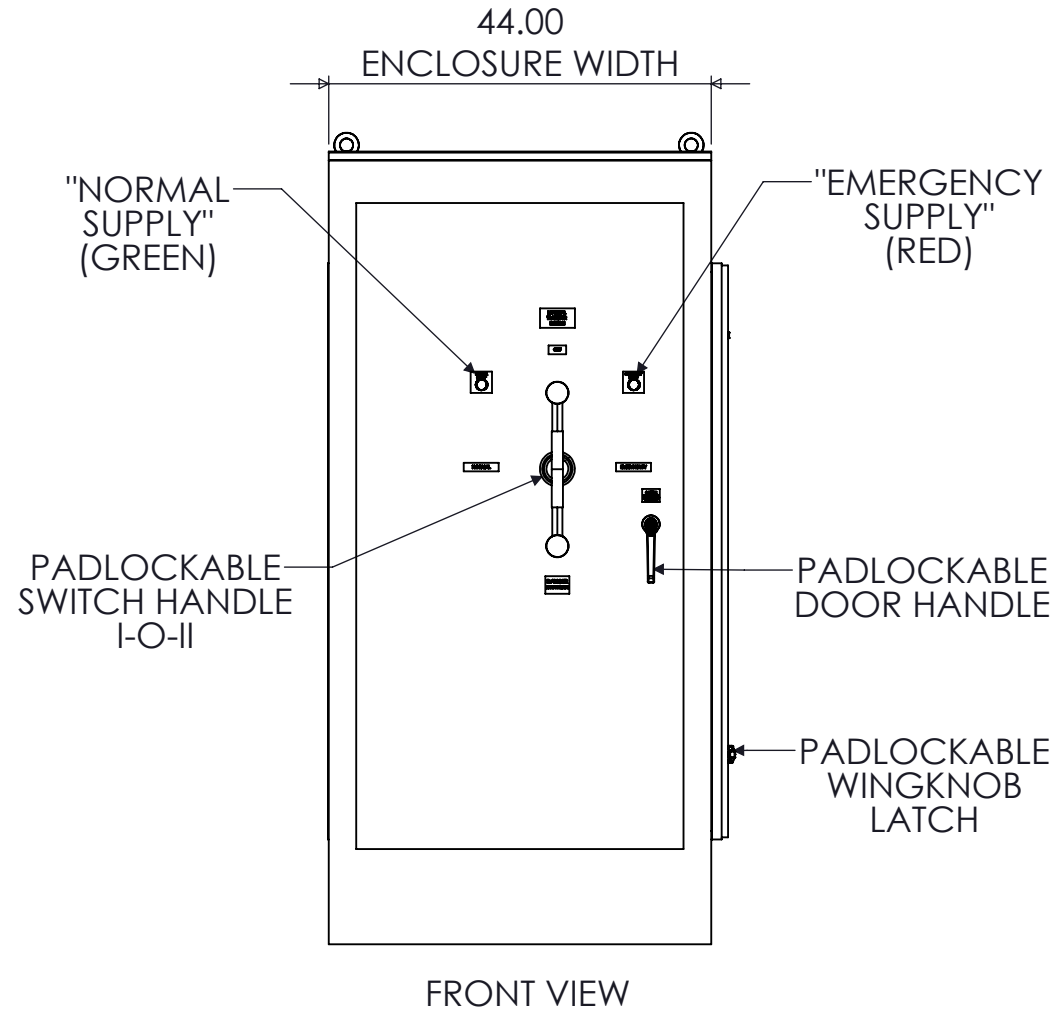

SPECIFICATIONS

MAX VOLTAGE - 600VAC 3 ϕ
 RATED CURRENT - 2000 A
 ENCLOSURE RATING - NEMA 3R
 REF. ES100145NF
 DURABILITY - 3000 CYCLES
 EST SHIPPING WEIGHT - 925LBS
 COLOR - RAL7035 LIGHT GREY

RECEPTACLE/COVER COLOR SCHEME

	L1	L2	L3	N	GND
240VAC	BLK	RED	BLU	WHT	GRN
480VAC	BRN	ORG	YEL	WHT	GRN
600VAC	BLK	BLK	BLK	WHT	GRN

2000A NON-FUSE 4-POLE NEMA 3R MANUAL TRANSFER SWITCH WITH CAM-LOKS (RIGHT)					
REV	DESCRIPTION	DATE	DRAWN	J.GONZALEZ	
0	ORIGINAL RELEASE	1/17/17	CHECKED		
			SUP. NO	DRAWING TYPE	
			SUP. BY NO	DIMENSIONAL	
			PANEL NO	DRAWING NUMBER	
			BUIL. NO	STS2000N3RNF4CR	
			GROUP NO		
			ORDER NO		

9900 TWIN LAKES PARKWAY
 CHARLOTTE, NC 28269
 704-596-5617
 PSICONTROLSOLUTIONS.COM

FRONT VIEW
DOOR REMOVED

FRONT VIEW
ENCLOSURE REMOVED

FRONT VIEW
DOOR REMOVED

2000A NON-FUSED 4-POLE NEMA 3R MANUAL TRANSFER SWITCH WITH CAM-LOKS (RIGHT)					
REV	DESCRIPTION	DATE	DRAWN	J.GONZALEZ	
0	ORIGINAL RELEASE	1/30/17	CHECKED		
			SUP. NO		DRAWING TYPE
			SUP. BY NO		OUTLINE
			PANEL NO		DRAWING NUMBER
			BUL. NO		STS2000N3RNF4CR
			GROUP NO		
			ORDER NO		