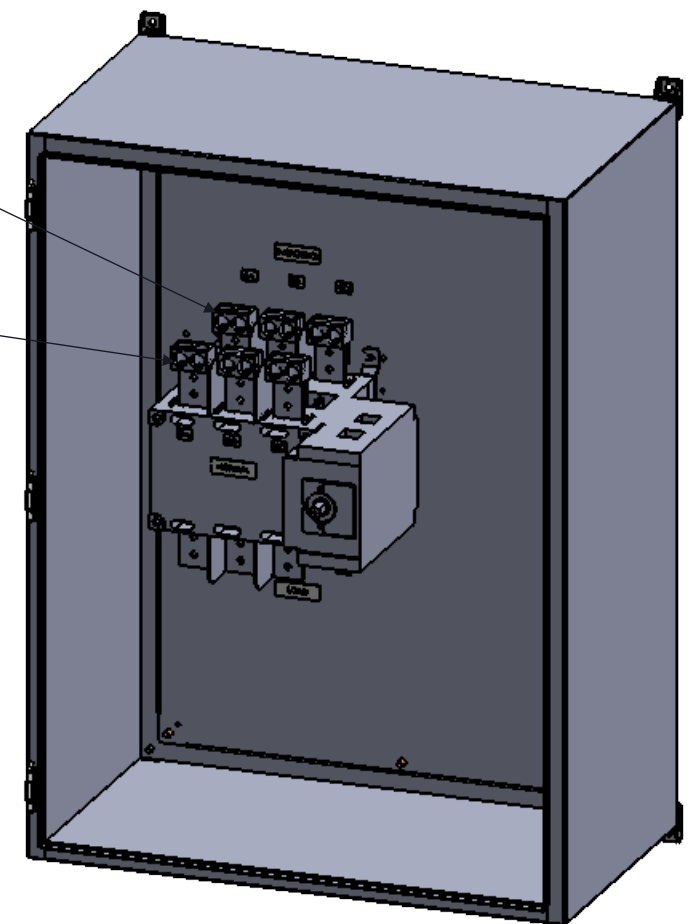

SPECIFICATIONS

MAX VOLTAGE - 600VAC 3 ϕ
 RATED CURRENT - 600 A
 STANDARDS - UL508A
 ENCLOSURE RATING - NEMA 1
 REF. ES100145NF3
 DURABILITY - 6050 CYCLES
 EST SHIPPING WEIGHT - 375LBS

600A NON-FUSED 3-POLE NEMA 1 MANUAL TRANSFER SWITCH

REV	DESCRIPTION	DATE	DRAWN	S.RICHARDSON	
0	ORIGINAL RELEASE	1/17/14	CHECKED		
			SUP. NO		DRAWING TYPE
			SUP. BY NO		DIMENSIONAL
			PANEL NO		DRAWING NUMBER
			BUL. NO		STS600N1NF3
			GROUP NO		
			ORDER NO		

PSI Power & Controls
 9900 TWIN LAKES PARKWAY
 CHARLOTTE, NC 28269
 704-596-5617
 PSICONTROLSOLUTIONS.COM

FRONT VIEW
DOOR REMOVED

FRONT VIEW
ENCLOSURE REMOVED

DIMETRIC VIEW
DOOR REMOVED

600A NON-FUSED 3-POLE NEMA 1 MANUAL TRANSFER SWITCH