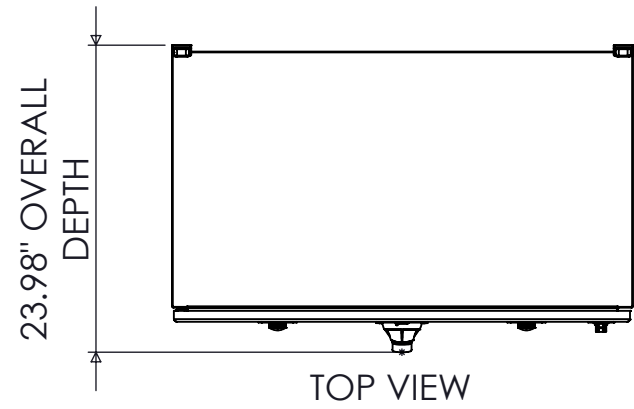

SPECIFICATIONS

MAX VOLTAGE - 600VAC 3 ϕ
 RATED CURRENT - 600 A
 STANDARDS - UL508A
 ENCLOSURE RATING - NEMA 1
 REF. ES100145NF3
 DURABILITY - 6050 CYCLES
 EST SHIPPING WEIGHT - 375LBS

600A NON-FUSED 3-POLE NEMA 1 MANUAL TRANSFER SWITCH