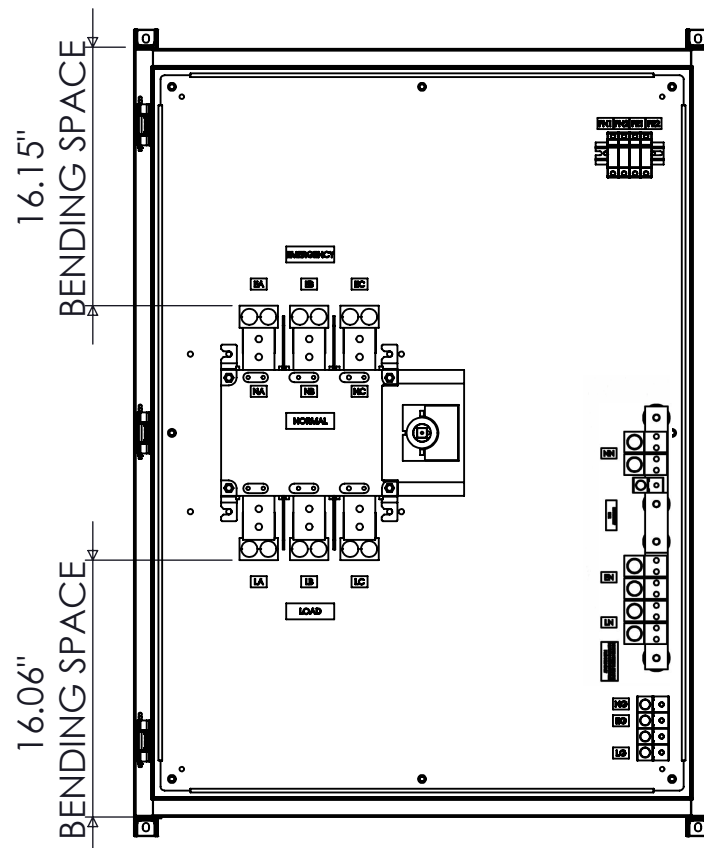

FRONT VIEW
DOOR REMOVED