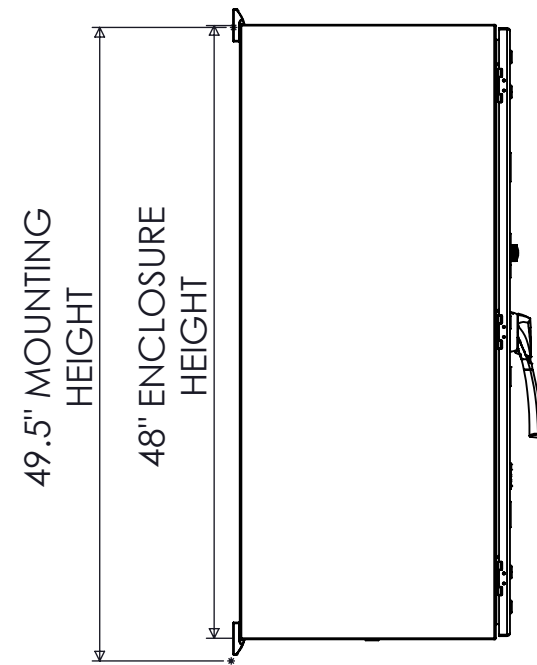

SPECIFICATIONS

MAX VOLTAGE - 600VAC 3 ϕ
 RATED CURRENT - 600 A
 STANDARDS - UL508A
 ENCLOSURE RATING - NEMA 1
 REF. ES100145NF3
 DURABILITY - 6050 CYCLES
 EST SHIPPING WEIGHT - 375LBS

600A NON-FUSED 3-POLE NEMA 1 MANUAL TRANSFER SWITCH

REV	DESCRIPTION	DATE	DRAWN	S.RICHARDSON	
0	ORIGINAL RELEASE	1/17/14	CHECKED		
			SUP. NO		DRAWING TYPE
			SUP. BY NO		DIMENSIONAL
			PANEL NO		DRAWING NUMBER
			BUL. NO		STS600N1NF3
			GROUP NO		
			ORDER NO		