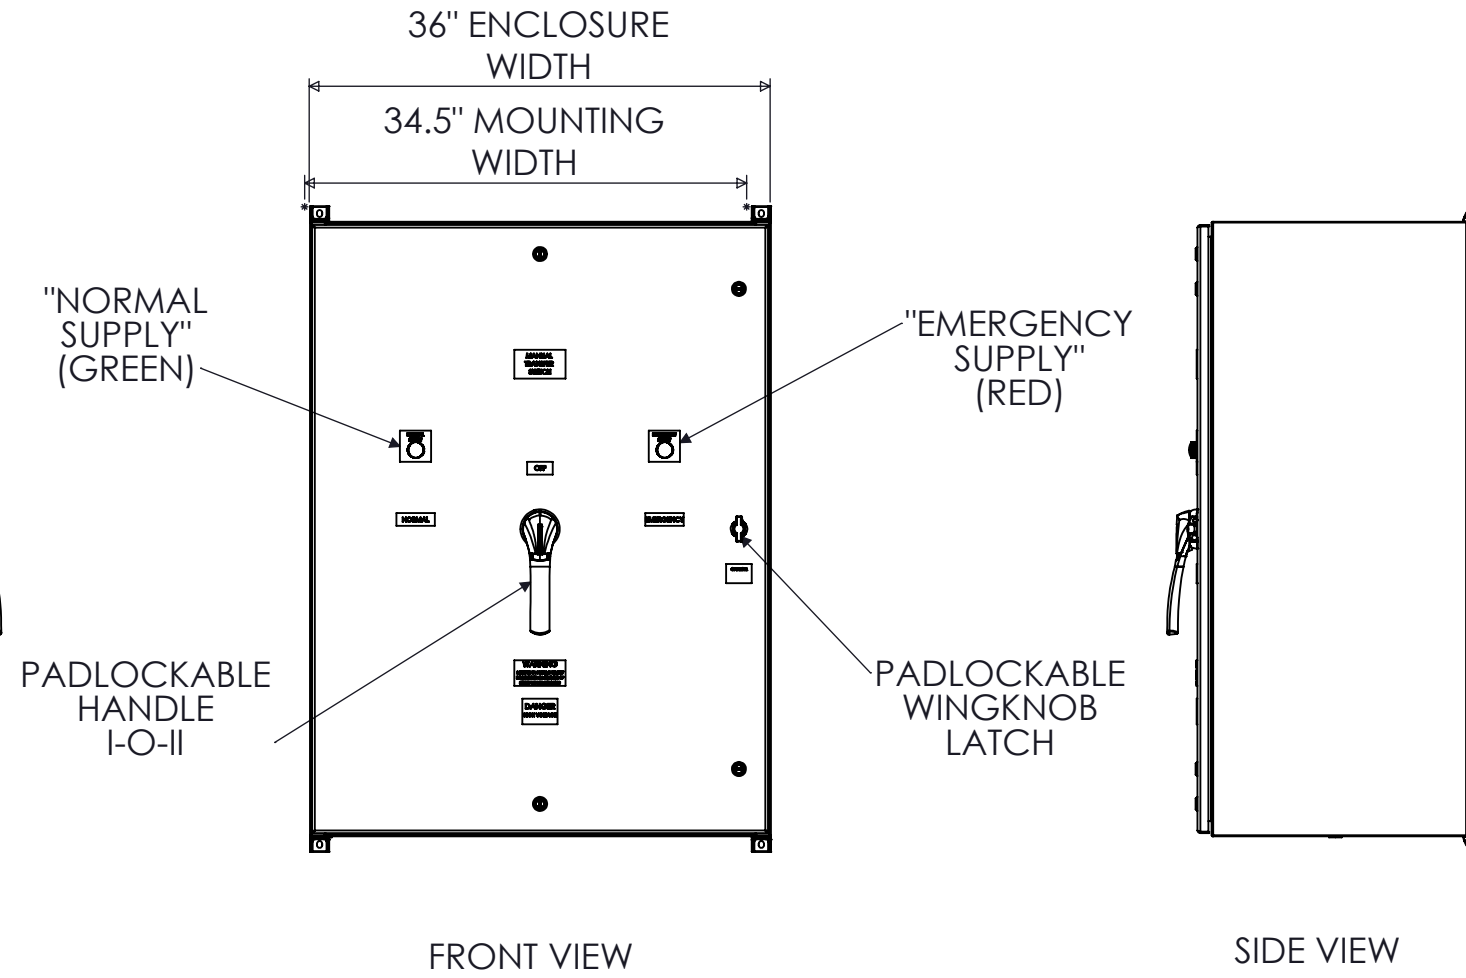

SPECIFICATIONS

MAX VOLTAGE - 600VAC 3 ϕ
 RATED CURRENT - 600 A
 STANDARDS - UL508A
 ENCLOSURE RATING - NEMA 1
 REF. ES100145NF3
 DURABILITY - 6050 CYCLES
 EST SHIPPING WEIGHT - 375LBS

600A NON-FUSED 3-POLE NEMA 1 MANUAL TRANSFER SWITCH

REV	DESCRIPTION	DATE	DRAWN	S.RICHARDSON	
0	ORIGINAL RELEASE	1/17/14	CHECKED		
			SUP. NO		DRAWING TYPE
			SUP. BY NO		DIMENSIONAL
			PANEL NO		DRAWING NUMBER
			BUL. NO		STS600N1NF3
			GROUP NO		
			ORDER NO		

REV	DESCRIPTION	DATE	DRAWN	S.RICHARDSON	CHECKED
0	ORIGINAL RELEASE	1/17/14			
			SUP. NO		DRAWING TYPE
			SUP. BY NO		OUTLINE
			PANEL NO		DRAWING NUMBER
			BUL. NO		STS600N1NF3
			GROUP NO		
			ORDER NO		