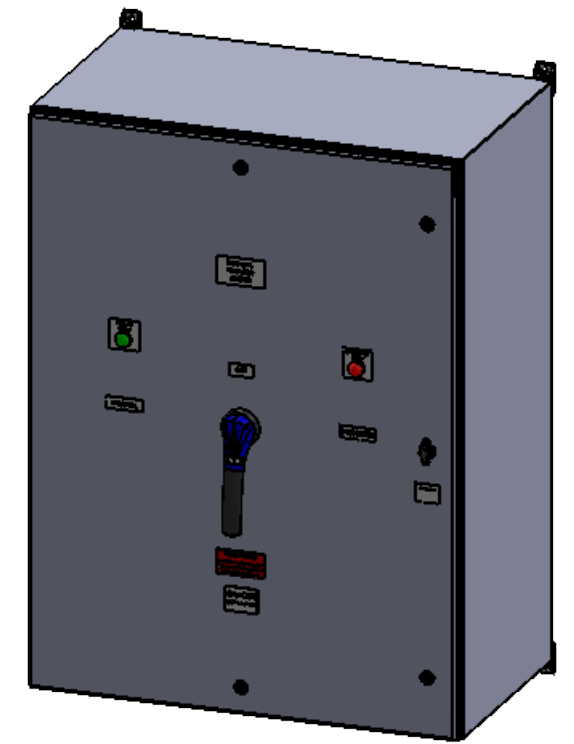

SPECIFICATIONS

MAX VOLTAGE - 600VAC 3 ϕ
 RATED CURRENT - 600 A
 STANDARDS - UL508A
 ENCLOSURE RATING - NEMA 1
 REF. ES100145NF3
 DURABILITY - 6050 CYCLES
 EST SHIPPING WEIGHT - 375LBS

600A NON-FUSED 3-POLE NEMA 1 MANUAL TRANSFER SWITCH

REV	DESCRIPTION	DATE	DRAWN	S.RICHARDSON	
0	ORIGINAL RELEASE	1/17/14	CHECKED		
			SUP. NO		DRAWING TYPE
			SUP. BY NO		DIMENSIONAL
			PANEL NO		DRAWING NUMBER
			BUL. NO		STS600N1NF3
			GROUP NO		
			ORDER NO		

PSI Power & Controls
 9900 TWIN LAKES PARKWAY
 CHARLOTTE, NC 28269
 704-596-5617
 PSICONTROLSOLUTIONS.COM

FRONT VIEW
DOOR REMOVED

FRONT VIEW
ENCLOSURE REMOVED

DIMETRIC VIEW
DOOR REMOVED

600A NON-FUSED 3-POLE NEMA 1 MANUAL TRANSFER SWITCH