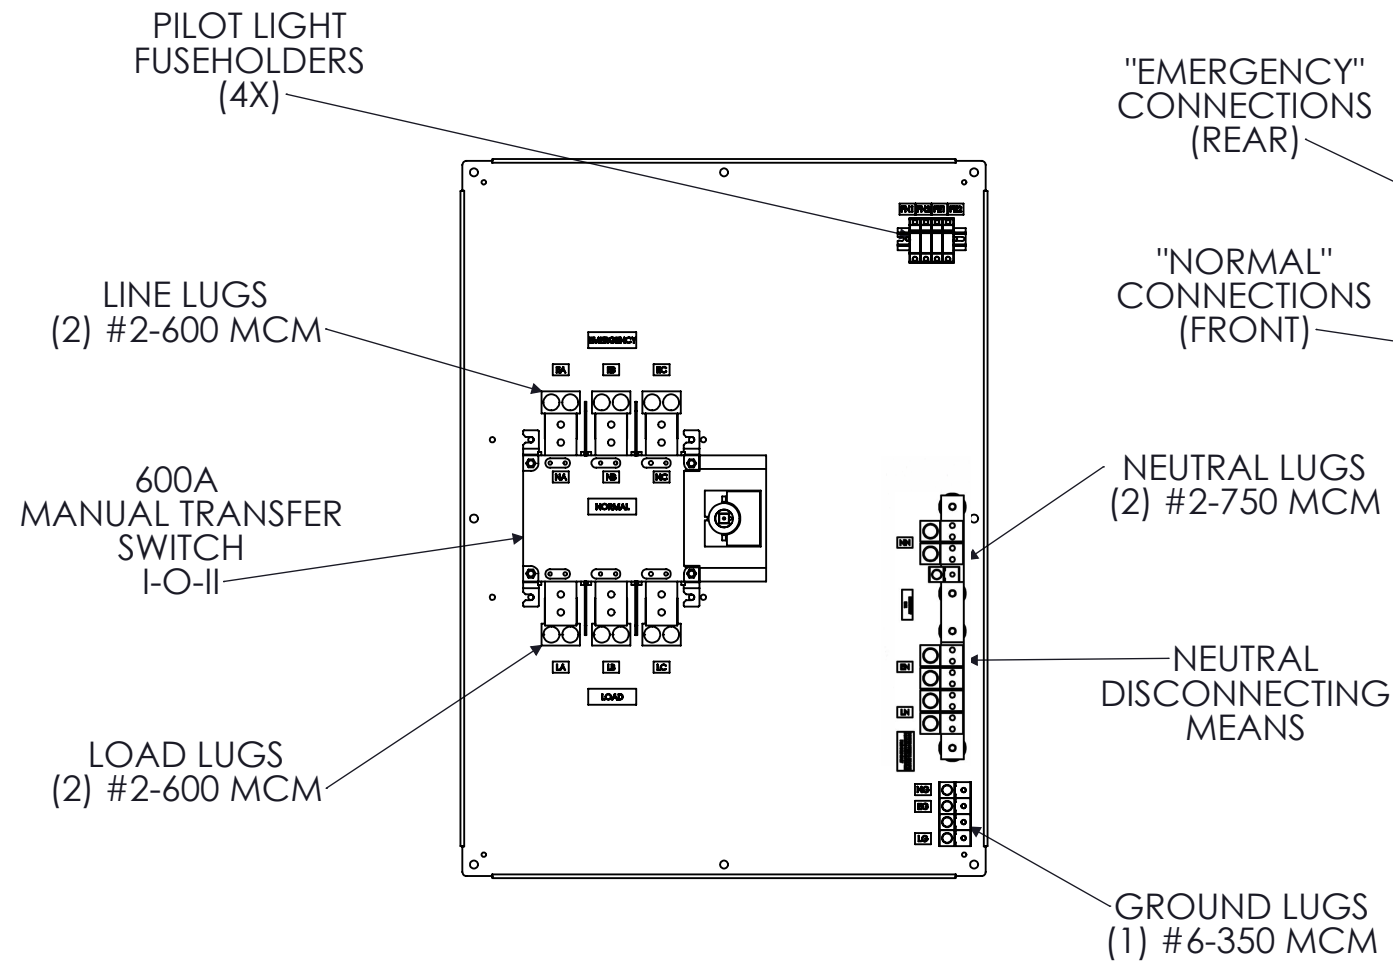

FRONT VIEW
ENCLOSURE REMOVED