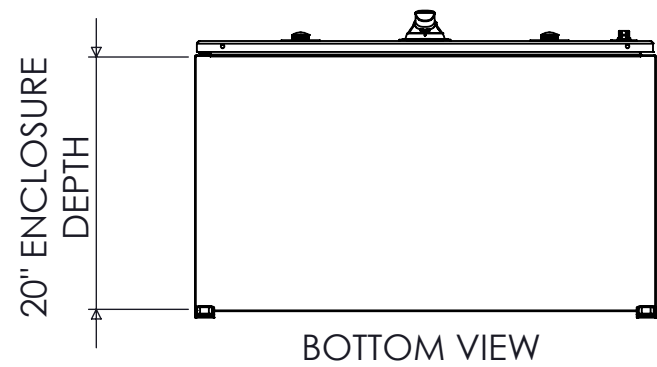

SPECIFICATIONS

MAX VOLTAGE - 600VAC 3 ϕ
 RATED CURRENT - 600 A
 STANDARDS - UL508A
 ENCLOSURE RATING - NEMA 1
 REF. ES100145NF3
 DURABILITY - 6050 CYCLES
 EST SHIPPING WEIGHT - 375LBS

600A NON-FUSED 3-POLE NEMA 1 MANUAL TRANSFER SWITCH