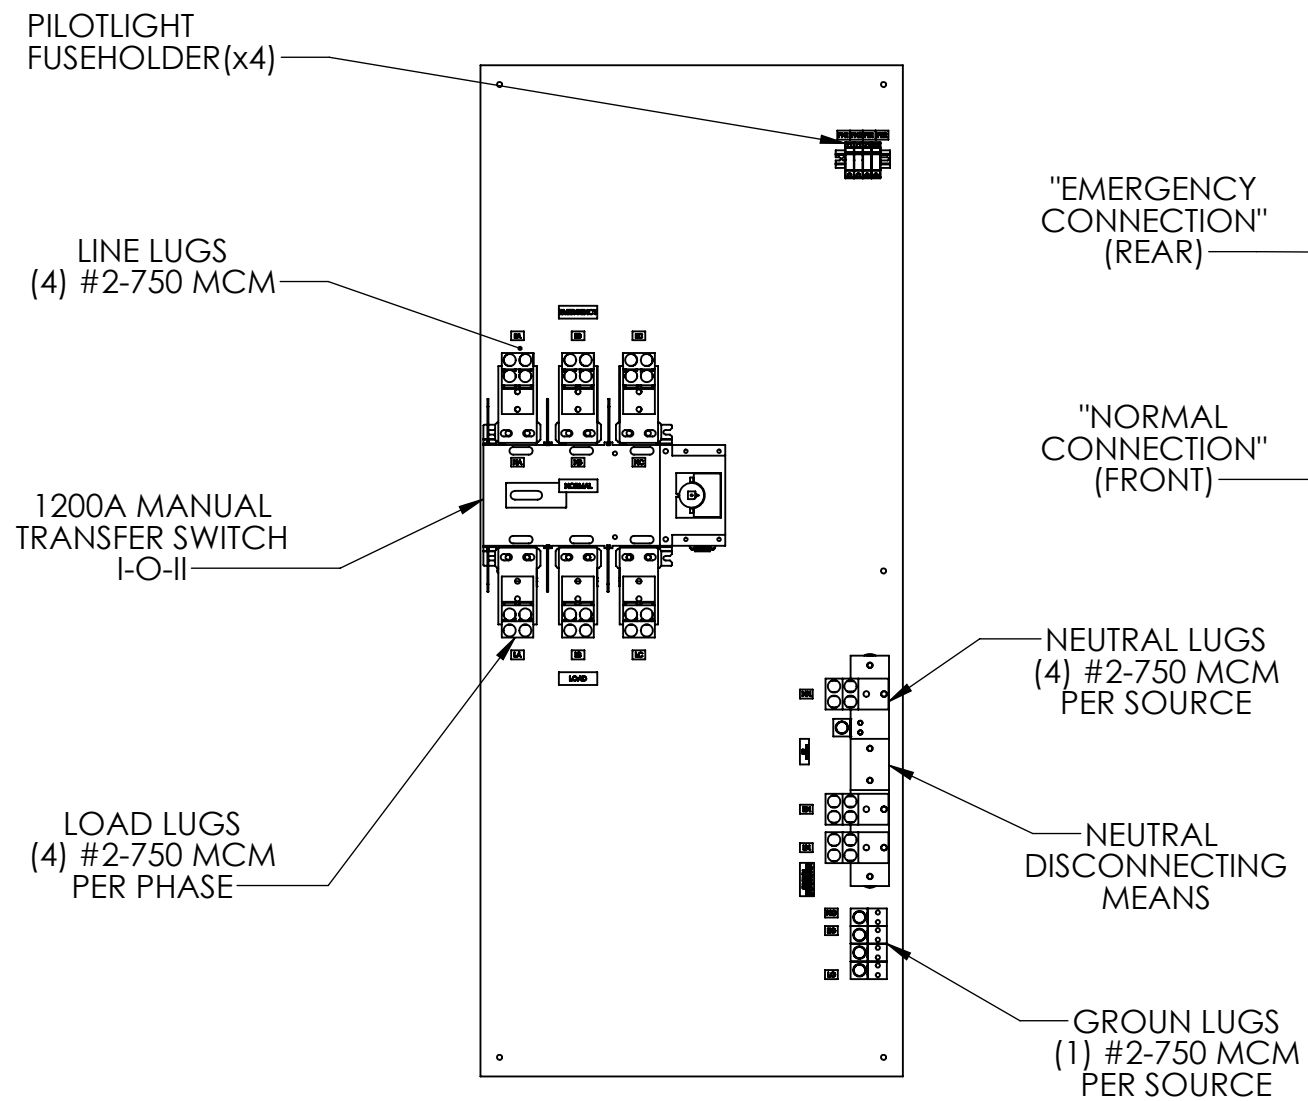

SPECIFICATIONS:

MAX VOLTAGE - 600VAC
 RATED CURRENT - 1200A
 STANDARDS - UL508A
 ENCLOSURE RATING - NEMA 3R
 REF. 3S100145NF
 DURABILITY - 3550 CYCLES
 EST. SHIPPING WEIGHT - 750 LBS

1200A NON-FUSED 3-POLE NEMA 3R MANUAL TRANSFER SWITCH

REV	DESCRIPTION	DATE	DRAWN: C. JUNG	
0	ORIGINAL RELEASE	02/03/14	CHECKED:	
1	NEUTRAL CHANGED	06/08/21	SUP. NO:	DRAWING TYPE
			SUP. BY NO:	DIMENSIONAL
			PANEL NO:	DRAWING NUMBER
			BUL. NO:	STS1200N3RNF3
			GROUP NO:	
			ORDER NO:	

PSI Power & Controls
 9900 TWIN LAKES PARKWAY
 CHARLOTTE, NC 28269
 704-596-5617
 PSICONTROLSOLUTIONS.COM

FRONT VIEW

1200A NON-FUSED 3-POLE NEMA 3R MANUAL TRANSFER SWITCH

REV	DESCRIPTION	DATE	DRAWN: C. JUNG	
0	ORIGINAL RELEASE	02/03/14	CHECKED:	
1	NEUTRAL CHANGED	06/08/21	SUP. NO:	DRAWING TYPE
			SUP. BY NO:	DIMENSIONAL
			PANEL NO:	DRAWING NUMBER
			BUL. NO:	STS1200N3RNF3
			GROUP NO:	
			ORDER NO:	