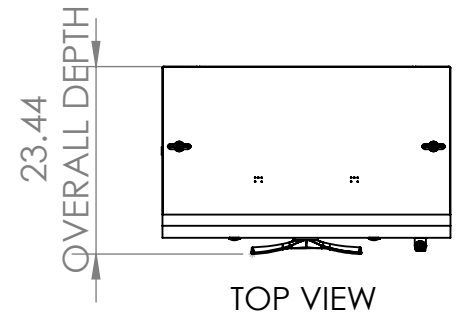

SPECIFICATIONS:

MAX VOLTAGE - 600VAC
 RATED CURRENT - 1200A
 STANDARDS - UL508A
 ENCLOSURE RATING - NEMA 3R
 REF. 3S100145NF
 DURABILITY - 3550 CYCLES
 EST. SHIPPING WEIGHT - 750 LBS

1200A NON-FUSED 3-POLE NEMA 3R MANUAL TRANSFER SWITCH

REV	DESCRIPTION	DATE	DRAWN: C. JUNG	
0	ORIGINAL RELEASE	02/03/14	CHECKED:	
1	NEUTRAL CHANGED	06/08/21	SUP. NO:	DRAWING TYPE
			SUP. BY NO:	DIMENSIONAL
			PANEL NO:	DRAWING NUMBER
			BUL. NO:	STS1200N3RNF3
			GROUP NO:	
			ORDER NO:	

PSI Power & Controls
 9900 TWIN LAKES PARKWAY
 CHARLOTTE, NC 28269
 704-596-5617
 PSICONTROLSOLUTIONS.COM

FRONT VIEW

1200A NON-FUSED 3-POLE NEMA 3R MANUAL TRANSFER SWITCH

REV	DESCRIPTION	DATE	DRAWN: C. JUNG	
0	ORIGINAL RELEASE	02/03/14	CHECKED:	
1	NEUTRAL CHANGED	06/08/21	SUP. NO:	DRAWING TYPE
			SUP. BY NO:	DIMENSIONAL
			PANEL NO:	DRAWING NUMBER
			BUL. NO:	STS1200N3RNF3
			GROUP NO:	
			ORDER NO:	