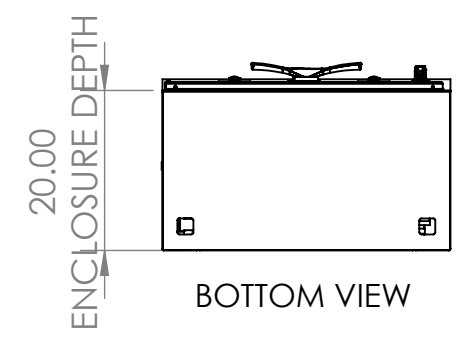

SPECIFICATIONS:

MAX VOLTAGE - 600VAC
 RATED CURRENT - 1200A
 STANDARDS - UL508A
 ENCLOSURE RATING - NEMA 3R
 REF. 3S100145NF
 DURABILITY - 3550 CYCLES
 EST. SHIPPING WEIGHT - 750 LBS

1200A NON-FUSED 3-POLE NEMA 3R MANUAL TRANSFER SWITCH

PSI Power & Controls
 9900 TWIN LAKES PARKWAY
 CHARLOTTE, NC 28269
 704-596-5617
 PSICONTROLSOLUTIONS.COM

FRONT VIEW

1200A NON-FUSED 3-POLE NEMA 3R MANUAL TRANSFER SWITCH

REV	DESCRIPTION	DATE	DRAWN: C. JUNG	
0	ORIGINAL RELEASE	02/03/14	CHECKED:	
1	NEUTRAL CHANGED	06/08/21	SUP. NO:	DRAWING TYPE
			SUP. BY NO:	DIMENSIONAL
			PANEL NO:	DRAWING NUMBER
			BUL. NO:	STS1200N3RNF3
			GROUP NO:	
			ORDER NO:	