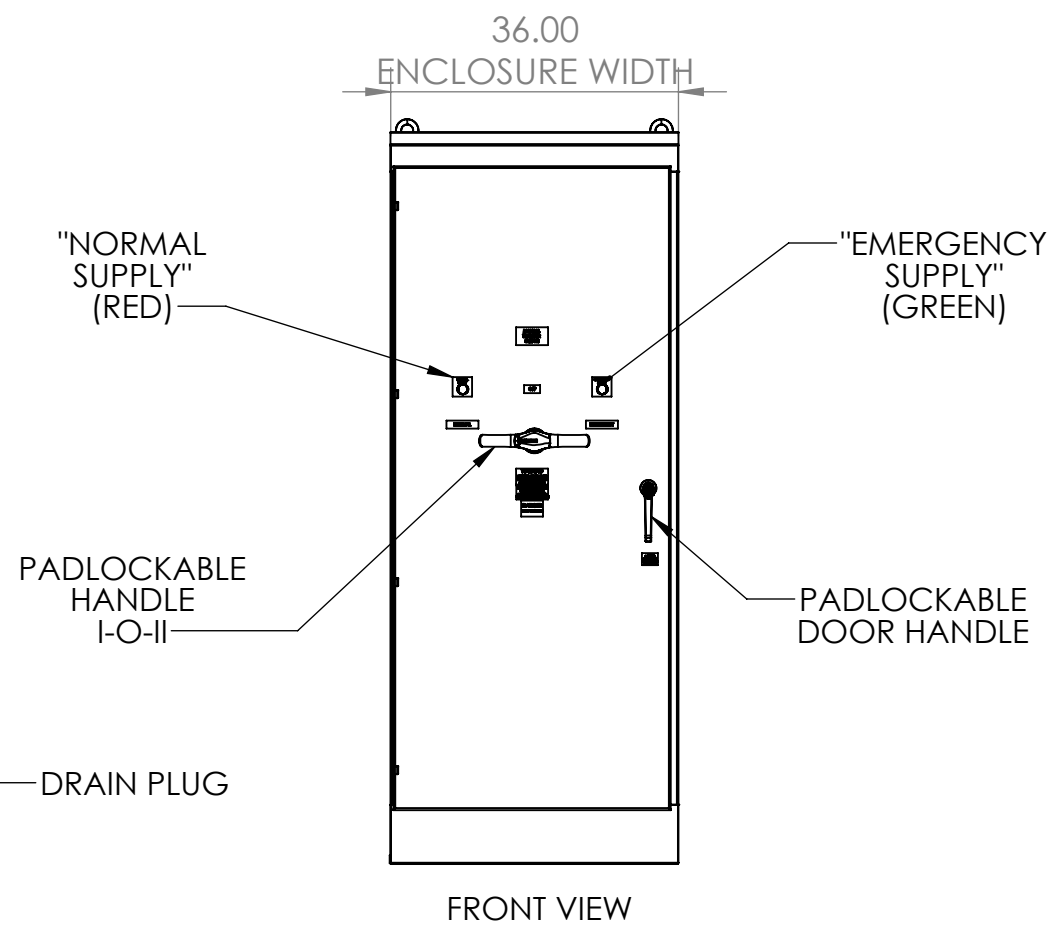

SPECIFICATIONS:

MAX VOLTAGE - 600VAC
 RATED CURRENT - 1200A
 STANDARDS - UL508A
 ENCLOSURE RATING - NEMA 3R
 REF. 3S100145NF
 DURABILITY - 3550 CYCLES
 EST. SHIPPING WEIGHT - 750 LBS

1200A NON-FUSED 3-POLE NEMA 3R MANUAL TRANSFER SWITCH

REV	DESCRIPTION	DATE	DRAWN: C. JUNG	
0	ORIGINAL RELEASE	02/03/14	CHECKED:	
1	NEUTRAL CHANGED	06/08/21	SUP. NO:	DRAWING TYPE
			SUP. BY NO:	DIMENSIONAL
			PANEL NO:	DRAWING NUMBER
			BUL. NO:	STS1200N3RNF3
			GROUP NO:	
			ORDER NO:	

PSI Power & Controls
 9900 TWIN LAKES PARKWAY
 CHARLOTTE, NC 28269
 704-596-5617
 PSICONTROLSOLUTIONS.COM

FRONT VIEW

1200A NON-FUSED 3-POLE NEMA 3R MANUAL TRANSFER SWITCH

REV	DESCRIPTION	DATE	DRAWN: C. JUNG	
0	ORIGINAL RELEASE	02/03/14	CHECKED:	
1	NEUTRAL CHANGED	06/08/21	SUP. NO:	DRAWING TYPE
			SUP. BY NO:	DIMENSIONAL
			PANEL NO:	DRAWING NUMBER
			BUL. NO:	STS1200N3RNF3
			GROUP NO:	
			ORDER NO:	