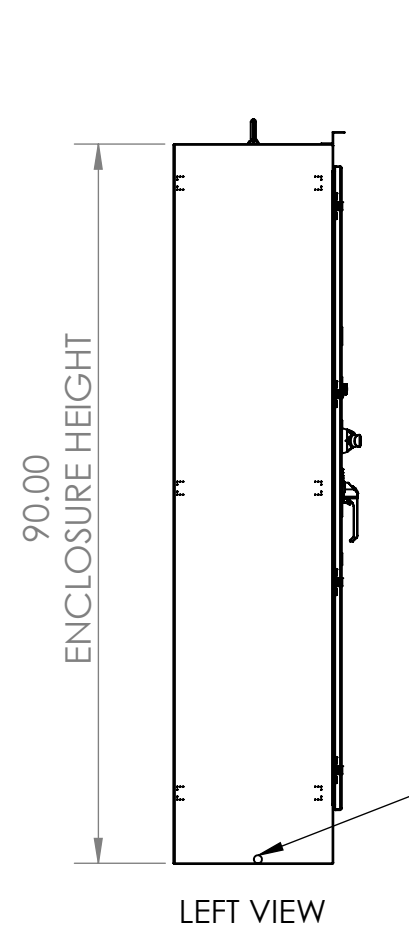

SPECIFICATIONS:

MAX VOLTAGE - 600VAC
 RATED CURRENT - 1200A
 STANDARDS - UL508A
 ENCLOSURE RATING - NEMA 3R
 REF. 3S100145NF
 DURABILITY - 3550 CYCLES
 EST. SHIPPING WEIGHT - 750 LBS

1200A NON-FUSED 3-POLE NEMA 3R MANUAL TRANSFER SWITCH

REV	DESCRIPTION	DATE	DRAWN: C. JUNG	
0	ORIGINAL RELEASE	02/03/14	CHECKED:	
1	NEUTRAL CHANGED	06/08/21	SUP. NO:	DRAWING TYPE
			SUP. BY NO:	DIMENSIONAL
			PANEL NO:	DRAWING NUMBER
			BUL. NO:	STS1200N3RNF3
			GROUP NO:	
			ORDER NO:	

PSI Power & Controls
 9900 TWIN LAKES PARKWAY
 CHARLOTTE, NC 28269
 704-596-5617
 PSICONTROLSOLUTIONS.COM

FRONT VIEW

1200A NON-FUSED 3-POLE NEMA 3R MANUAL TRANSFER SWITCH

REV	DESCRIPTION	DATE	DRAWN: C. JUNG	
0	ORIGINAL RELEASE	02/03/14	CHECKED:	
1	NEUTRAL CHANGED	06/08/21	SUP. NO:	DRAWING TYPE
			SUP. BY NO:	DIMENSIONAL
			PANEL NO:	DRAWING NUMBER
			BUL. NO:	STS1200N3RNF3
			GROUP NO:	
			ORDER NO:	