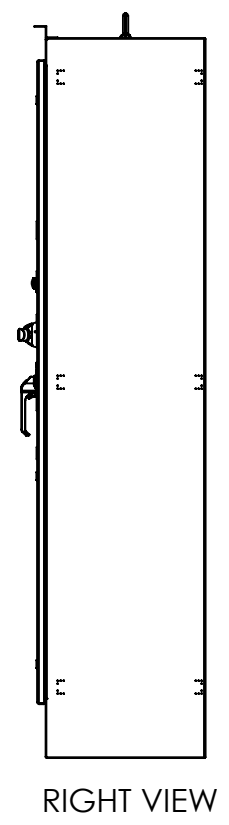

SPECIFICATIONS:

MAX VOLTAGE - 600VAC
 RATED CURRENT - 1200A
 STANDARDS - UL508A
 ENCLOSURE RATING - NEMA 3R
 REF. 3S100145NF
 DURABILITY - 3550 CYCLES
 EST. SHIPPING WEIGHT - 750 LBS

1200A NON-FUSED 3-POLE NEMA 3R MANUAL TRANSFER SWITCH

REV	DESCRIPTION	DATE	DRAWN: C. JUNG	
0	ORIGINAL RELEASE	02/03/14	CHECKED:	
1	NEUTRAL CHANGED	06/08/21	SUP. NO:	DRAWING TYPE
			SUP. BY NO:	DIMENSIONAL
			PANEL NO:	DRAWING NUMBER
			BUL. NO:	STS1200N3RNF3
			GROUP NO:	
			ORDER NO:	

PSI Power & Controls
 9900 TWIN LAKES PARKWAY
 CHARLOTTE, NC 28269
 704-596-5617
 PSICONTROLSOLUTIONS.COM

FRONT VIEW

1200A NON-FUSED 3-POLE NEMA 3R MANUAL TRANSFER SWITCH

REV	DESCRIPTION	DATE	DRAWN: C. JUNG	
0	ORIGINAL RELEASE	02/03/14	CHECKED:	
1	NEUTRAL CHANGED	06/08/21	SUP. NO:	DRAWING TYPE
			SUP. BY NO:	DIMENSIONAL
			PANEL NO:	DRAWING NUMBER
			BUL. NO:	STS1200N3RNF3
			GROUP NO:	
			ORDER NO:	