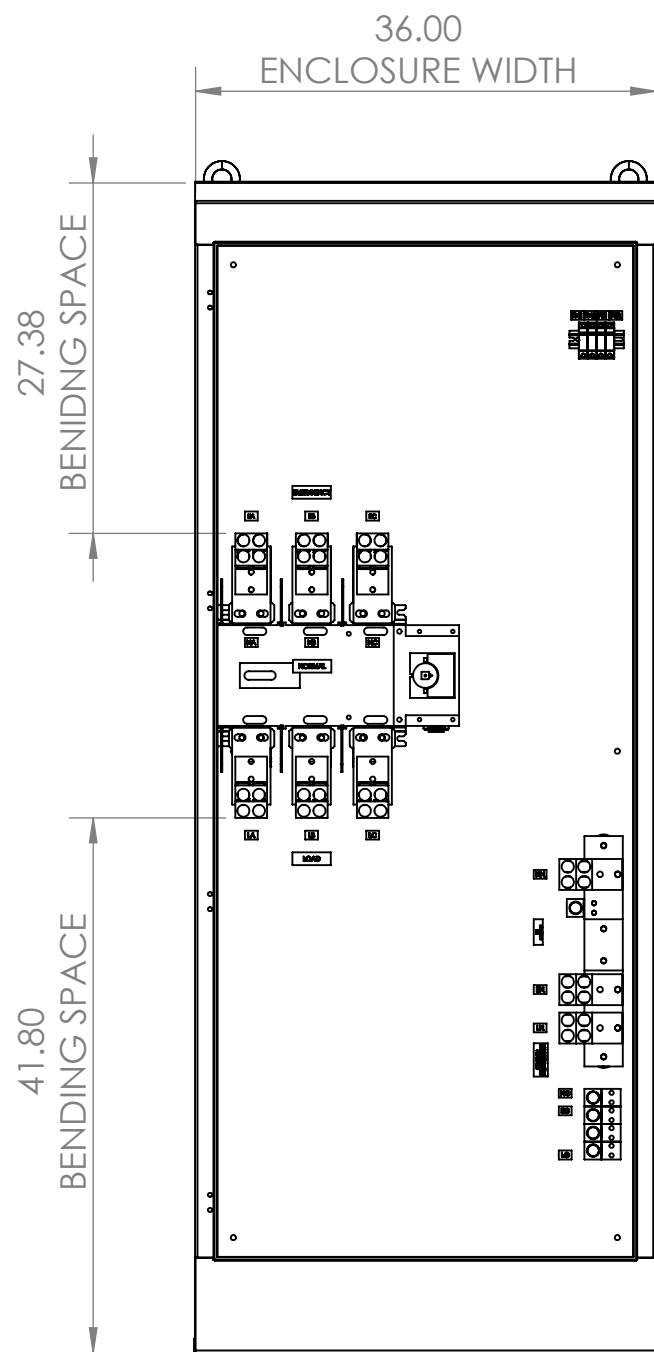

SPECIFICATIONS:

MAX VOLTAGE - 600VAC
 RATED CURRENT - 1200A
 STANDARDS - UL508A
 ENCLOSURE RATING - NEMA 3R
 REF. 3S100145NF
 DURABILITY - 3550 CYCLES
 EST. SHIPPING WEIGHT - 750 LBS

1200A NON-FUSED 3-POLE NEMA 3R MANUAL TRANSFER SWITCH

REV	DESCRIPTION	DATE	DRAWN: C. JUNG	
0	ORIGINAL RELEASE	02/03/14	CHECKED:	
1	NEUTRAL CHANGED	06/08/21	SUP. NO:	DRAWING TYPE
			SUP. BY NO:	DIMENSIONAL
			PANEL NO:	DRAWING NUMBER
			BUL. NO:	STS1200N3RNF3
			GROUP NO:	
			ORDER NO:	

PSI Power & Controls
 9900 TWIN LAKES PARKWAY
 CHARLOTTE, NC 28269
 704-596-5617
 PSICONTROLSOLUTIONS.COM

FRONT VIEW

1200A NON-FUSED 3-POLE NEMA 3R MANUAL TRANSFER SWITCH

REV	DESCRIPTION	DATE	DRAWN: C. JUNG	
0	ORIGINAL RELEASE	02/03/14	CHECKED:	
1	NEUTRAL CHANGED	06/08/21	SUP. NO:	DRAWING TYPE
			SUP. BY NO:	DIMENSIONAL
			PANEL NO:	DRAWING NUMBER
			BUL. NO:	STS1200N3RNF3
			GROUP NO:	
			ORDER NO:	