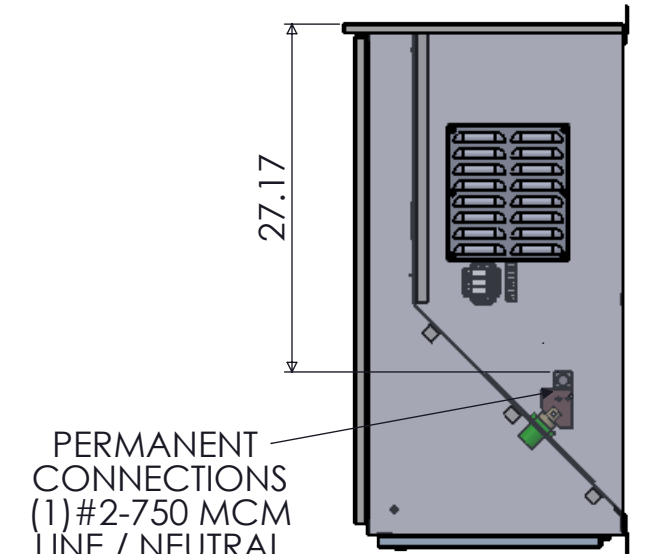

TOP VIEW

FRONT VIEW  
DOOR REMOVED

PERMANENT CONNECTIONS  
(1) #2-750 MCM  
LINE / NEUTRAL  
(1) #2-750 MCM  
GROUND

SIDE VIEW  
INTERIOR

SIDE VIEW

FRONT VIEW

SIDE VIEW

BOTTOM VIEW  
DOOR REMOVED

ANGLED  
CAM-LOK  
RECEPTACLES

TRIMETRIC VIEW  
INTERIOR

BOTTOM VIEW

BOTTOM  
ACCESS  
DOOR

RECEPTACLE COLOR SCHEME

	L1	L2	L3	N	GND
240V	BLK	RED	BLU	WHT	GRN
480V	BRN	ORG	YEL	WHT	GRN
600V	BLK	BLK	BLCK	WHT	GRN

NOTES

- ENCLOSURE RATED NEMA 3R
- TYPE 316 STAINLESS STEEL AVAILABLE
- 3Φ, 4-WIRE SHOWN. ALTERNATE CONFIGURATIONS AVAILABLE
- MAX VOLTAGE- 600VAC
- STANDARDS - UL508A

9900 TWIN LAKES PARKWAY  
CHARLOTTE, NC 28269  
704-596-5617  
PSICONTROLSOLUTIONS.COM