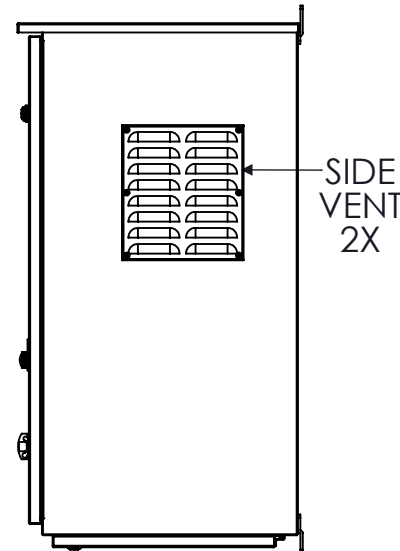

TOP VIEW

FRONT VIEW  
DOOR REMOVED

PERMANENT CONNECTIONS  
(1) #2-750 MCM  
LINE / NEUTRAL  
(1) #2-750 MCM  
GROUND

SIDE VIEW  
INTERIOR

SIDE VIEW

FRONT VIEW

SIDE VIEW

BOTTOM VIEW  
DOOR REMOVED

ANGLED  
CAM-LOK  
RECEPTACLES

TRIMETRIC VIEW  
INTERIOR

BOTTOM VIEW

BOTTOM  
ACCESS  
DOOR

RECEPTACLE COLOR SCHEME

	L1	L2	L3	N	GND
240V	BLK	RED	BLU	WHT	GRN
480V	BRN	ORG	YEL	WHT	GRN
600V	BLK	BLK	BLCK	WHT	GRN

NOTES

- ENCLOSURE RATED NEMA 3R
- TYPE 316 STAINLESS STEEL AVAILABLE
- 3Φ, 4-WIRE SHOWN. ALTERNATE CONFIGURATIONS AVAILABLE
- MAX VOLTAGE- 600VAC
- STANDARDS - UL508A

9900 TWIN LAKES PARKWAY  
CHARLOTTE, NC 28269  
704-596-5617  
PSICONTROLSOLUTIONS.COM