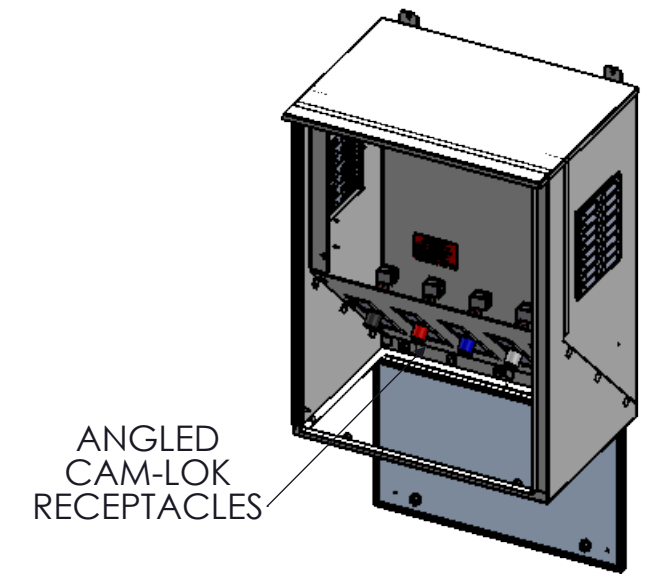

TOP VIEW

FRONT VIEW  
DOOR REMOVED

PERMANENT CONNECTIONS  
(1) #2-750 MCM  
LINE / NEUTRAL  
(1) #2-750 MCM  
GROUND

SIDE VIEW  
INTERIOR

SIDE VIEW

FRONT VIEW

SIDE VIEW

BOTTOM VIEW  
DOOR REMOVED

ANGLED  
CAM-LOK  
RECEPTACLES

TRIMETRIC VIEW  
INTERIOR

BOTTOM VIEW

BOTTOM  
ACCESS  
DOOR

RECEPTACLE COLOR SCHEME

	L1	L2	L3	N	GND
240V	BLK	RED	BLU	WHT	GRN
480V	BRN	ORG	YEL	WHT	GRN
600V	BLK	BLK	BLCK	WHT	GRN

NOTES

- ENCLOSURE RATED NEMA 3R
- TYPE 316 STAINLESS STEEL AVAILABLE
- 3Φ, 4-WIRE SHOWN. ALTERNATE CONFIGURATIONS AVAILABLE
- MAX VOLTAGE- 600VAC
- STANDARDS - UL508A

9900 TWIN LAKES PARKWAY  
CHARLOTTE, NC 28269  
704-596-5617  
PSICONTROLSOLUTIONS.COM