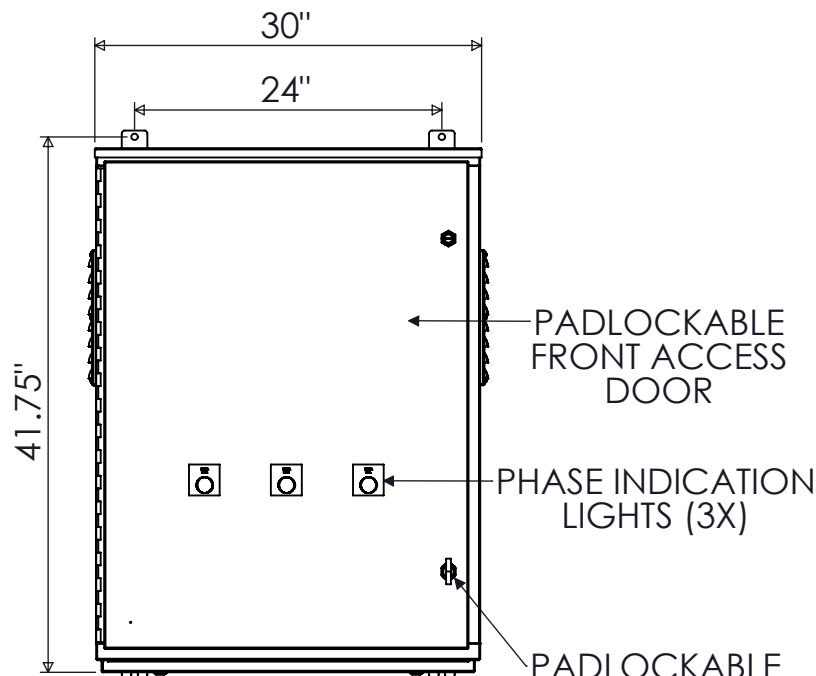

TOP VIEW

FRONT VIEW  
DOOR REMOVED

PERMANENT CONNECTIONS  
(1) #2-750 MCM  
LINE / NEUTRAL  
(1) #2-750 MCM  
GROUND

SIDE VIEW  
INTERIOR

SIDE VIEW

FRONT VIEW

SIDE VIEW

BOTTOM VIEW  
DOOR REMOVED

ANGLED  
CAM-LOK  
RECEPTACLES

TRIMETRIC VIEW  
INTERIOR

BOTTOM VIEW

BOTTOM  
ACCESS  
DOOR

RECEPTACLE COLOR SCHEME

	L1	L2	L3	N	GND
240V	BLK	RED	BLU	WHT	GRN
480V	BRN	ORG	YEL	WHT	GRN
600V	BLK	BLK	BLCK	WHT	GRN

NOTES

- ENCLOSURE RATED NEMA 3R
- TYPE 316 STAINLESS STEEL AVAILABLE
- 3Φ, 4-WIRE SHOWN. ALTERNATE CONFIGURATIONS AVAILABLE
- MAX VOLTAGE- 600VAC
- STANDARDS - UL508A

9900 TWIN LAKES PARKWAY  
CHARLOTTE, NC 28269  
704-596-5617  
PSICONTROLSOLUTIONS.COM

DRAWING NUMBER  
PL400GTBMM