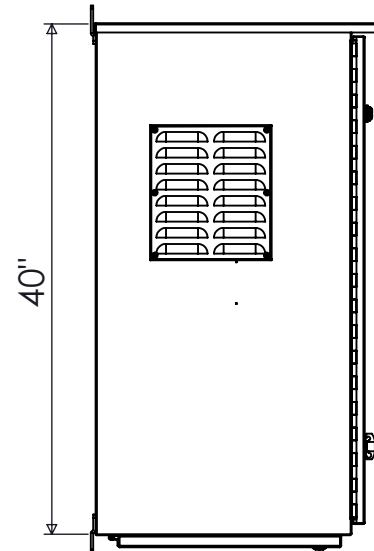

TOP VIEW

FRONT VIEW  
DOOR REMOVED

PERMANENT CONNECTIONS  
(1) #2-750 MCM  
LINE / NEUTRAL  
(1) #2-750 MCM  
GROUND

SIDE VIEW  
INTERIOR

SIDE VIEW

FRONT VIEW

SIDE VIEW

BOTTOM VIEW  
DOOR REMOVED

ANGLED  
CAM-LOK  
RECEPTACLES

TRIMETRIC VIEW  
INTERIOR

BOTTOM VIEW

BOTTOM  
ACCESS  
DOOR

RECEPTACLE COLOR SCHEME

	L1	L2	L3	N	GND
240V	BLK	RED	BLU	WHT	GRN
480V	BRN	ORG	YEL	WHT	GRN
600V	BLK	BLK	BLCK	WHT	GRN

NOTES

- ENCLOSURE RATED NEMA 3R
- TYPE 316 STAINLESS STEEL AVAILABLE
- 3Φ, 4-WIRE SHOWN. ALTERNATE CONFIGURATIONS AVAILABLE
- MAX VOLTAGE- 600VAC
- STANDARDS - UL508A

9900 TWIN LAKES PARKWAY  
CHARLOTTE, NC 28269  
704-596-5617  
PSICONTROLSOLUTIONS.COM