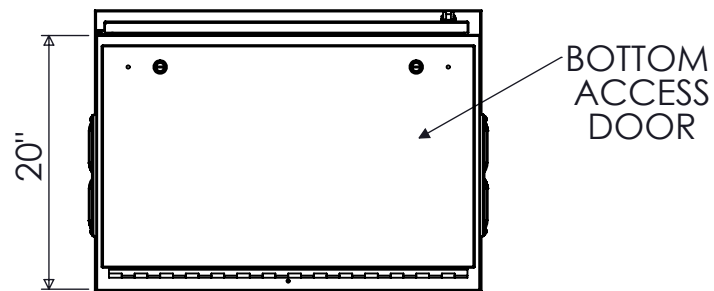

TOP VIEW

FRONT VIEW  
DOOR REMOVED

PERMANENT CONNECTIONS  
(1) #2-750 MCM  
LINE / NEUTRAL  
(1) #2-750 MCM  
GROUND

SIDE VIEW  
INTERIOR

SIDE VIEW

FRONT VIEW

SIDE VIEW

BOTTOM VIEW  
DOOR REMOVED

ANGLED  
CAM-LOK  
RECEPTACLES

TRIMETRIC VIEW  
INTERIOR

BOTTOM VIEW

BOTTOM  
ACCESS  
DOOR

RECEPTACLE COLOR SCHEME

	L1	L2	L3	N	GND
240V	BLK	RED	BLU	WHT	GRN
480V	BRN	ORG	YEL	WHT	GRN
600V	BLK	BLK	BLCK	WHT	GRN