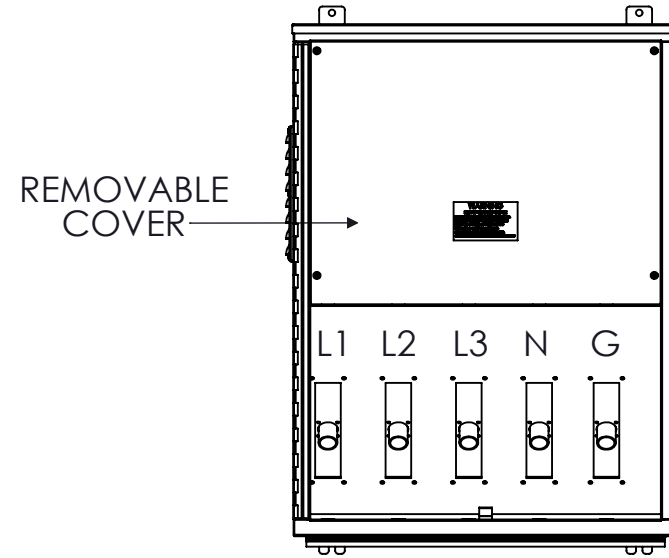

TOP VIEW

FRONT VIEW  
DOOR REMOVED

PERMANENT CONNECTIONS  
(1) #2-750 MCM  
LINE / NEUTRAL  
(1) #2-750 MCM  
GROUND

SIDE VIEW  
INTERIOR

SIDE VIEW

FRONT VIEW

SIDE VIEW

BOTTOM VIEW  
DOOR REMOVED

ANGLED  
CAM-LOK  
RECEPTACLES

TRIMETRIC VIEW  
INTERIOR

BOTTOM VIEW

BOTTOM  
ACCESS  
DOOR

RECEPTACLE COLOR SCHEME

	L1	L2	L3	N	GND
240V	BLK	RED	BLU	WHT	GRN
480V	BRN	ORG	YEL	WHT	GRN
600V	BLK	BLK	BLCK	WHT	GRN