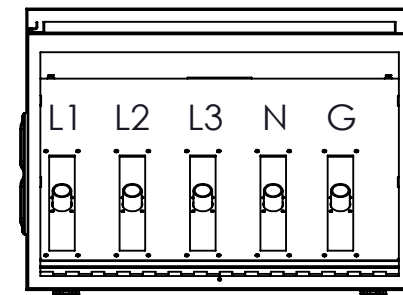

TOP VIEW

FRONT VIEW  
DOOR REMOVED

PERMANENT CONNECTIONS  
(1) #2-750 MCM  
LINE / NEUTRAL  
(1) #2-750 MCM  
GROUND

SIDE VIEW  
INTERIOR

SIDE VIEW

FRONT VIEW

SIDE VIEW

BOTTOM VIEW  
DOOR REMOVED

ANGLED  
CAM-LOK  
RECEPTACLES

TRIMETRIC VIEW  
INTERIOR

BOTTOM VIEW

BOTTOM  
ACCESS  
DOOR

RECEPTACLE COLOR SCHEME

	L1	L2	L3	N	GND
240V	BLK	RED	BLU	WHT	GRN
480V	BRN	ORG	YEL	WHT	GRN
600V	BLK	BLK	BLCK	WHT	GRN

NOTES

- ENCLOSURE RATED NEMA 3R
- TYPE 316 STAINLESS STEEL AVAILABLE
- 3Φ, 4-WIRE SHOWN. ALTERNATE CONFIGURATIONS AVAILABLE
- MAX VOLTAGE- 600VAC
- STANDARDS - UL508A

9900 TWIN LAKES PARKWAY  
CHARLOTTE, NC 28269  
704-596-5617  
PSICONTROLSOLUTIONS.COM